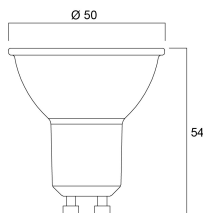

TECHNICAL DRAWINGS