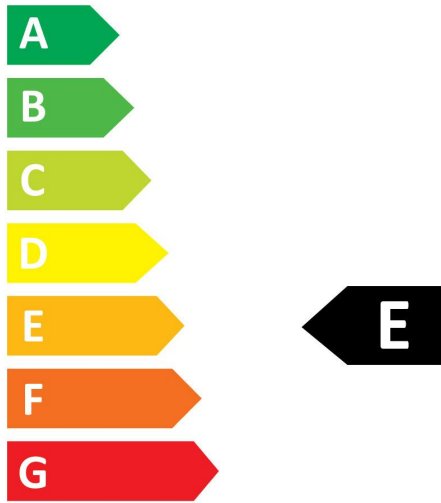

RefLED Retro Superia ES50 DIMMABLE
RefLED Superia Retro ES50 V3 580LM DIM 840 36 SL
0029142

SYLVANIA

0029142

6
kWh/1000h

2019/2015