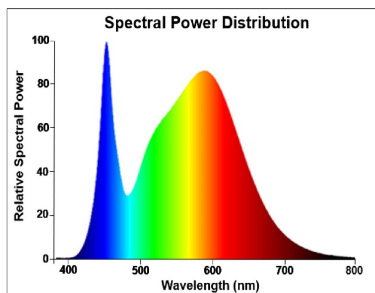

## PRODUCT OVERVIEW

|                                 |   |
|---------------------------------|---|
| Product name                    | RefLED Superia Retro ES50 V3 580LM DIM 840 36 SL                                    |
| Technology                      | LED   |
| Watt (Rated) (W)                | 6   |
| Type                            | LED exchangeable  |
| Cap/Base                        | GU10  |
| Fixture rating                  | Open  |
| General application             | Education, Hospitality, Museums & Galleries, Office, Residential & Consumer, Retail |
| ETIM Class                      | EC001959  |
| E-number FI                     | 4741034   |
| Warranty                        | 5 years   |
| Colour temperature (K)          | 4000  |
| Light colour                    | Cool White  |
| CRI (Ra)                        | 80  |
| Colour Variation Initial (SDCM) | SDCM6   |
| Colour Consistency (SDCM)       | 6   |
| Beam Angle (°)                  | 36  |
| Photobiological Risk Group      | RG1   |
| Wattage (W)                     | 6   |
| Product Voltage (V)             | 230   |
| Dimmable                        | Yes   |
| Average life (Nominal) (h)      | 25000   |
| Product EAN number              | 5410288291420   |

### Optical data

|  |            |
|--|------------|
| Colour temperature (K)                       | 4000       |
| Light colour                                 | Cool White |
| CRI (Ra)                                     | 80         |
| Colour Variation Initial (SDCM)              | SDCM6      |
| Colour Consistency (SDCM)                    | 6          |
| Luminous Intensity (cd)                      | 1080       |
| Beam Angle (°)                               | 36         |
| Photobiological Risk Group                   | RG1        |
| Lumen maintenance at end of nominal life (%) | 70         |

## PHOTOMETRY