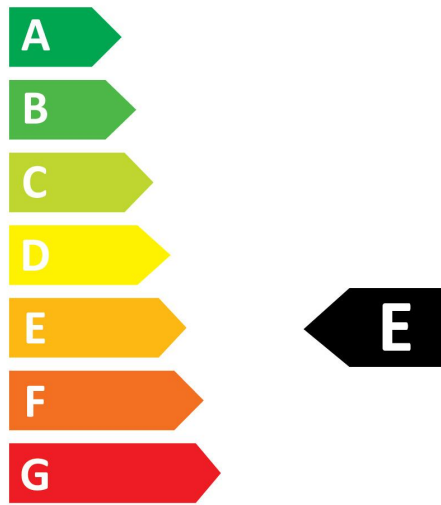

RefLED Retro Superia ES50 DIMMABLE
RefLED Superia Retro ES50 V3 580LM DIM 840 36 SL
0029142

0029142

6
kWh/1000h

2019/2015