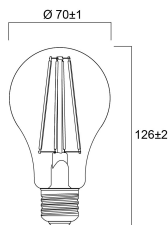

TECHNICAL DRAWINGS