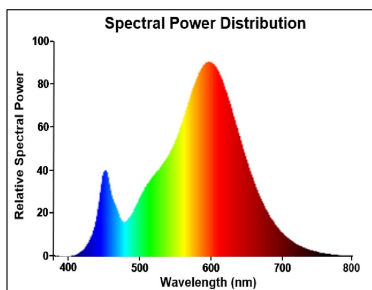

ToLEDo Retro GLS Dimmable

ToLEDo RT GLS V5 ST DIM 1521LM 827 E27 SL

0029320

Packaging

Single packaging type	Carton
Product EAN number	5410288293202
Packaging single length / height (cm)	14.0
Packaging single width (cm)	7.5
Packaging single depth (cm)	7.5
DUN14 (outer)	15410288293209
Units per outer package	6
Packaging outer length / height (cm)	23.9
Packaging outer width (cm)	16.1
Packaging outer depth (cm)	15.0

Safety data

Optimal operating condition (°C)	-10-45
Breakage cleaning instructions	Not applicable
Special purpose lamp	No
Dry applications use only	Yes
Suitable for household illumination	Yes
Safety message	Not Suitable for totally enclosed fixtures

PHOTOMETRY

TECHNICAL DRAWINGS