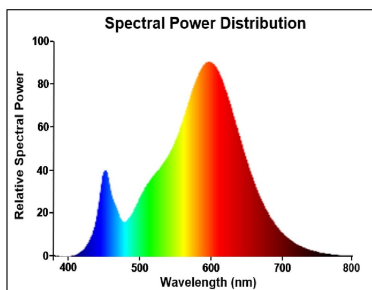

ToLEDo Retro GLS

ToLEDo RT GLS V5 CL 806LM 827 E27 SL
0029327

Packaging

Single packaging type	Carton
Product EAN number	5410288293271
Packaging single length / height (cm)	12.0
Packaging single width (cm)	6.6
Packaging single depth (cm)	6.6
DUN14 (outer)	15410288293278
Units per outer package	6
Packaging outer length / height (cm)	20.6
Packaging outer width (cm)	13.9
Packaging outer depth (cm)	13.0

Safety data

Optimal operating condition (°C)	-20-40
Breakage cleaning instructions	Not applicable
Special purpose lamp	No
Dry applications use only	Yes
Suitable for household illumination	Yes
Safety message	Not Suitable for totally enclosed fixtures

PHOTOMETRY

TECHNICAL DRAWINGS