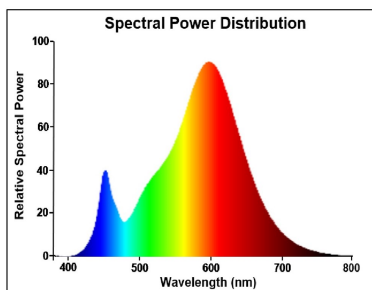

ToLEDo Retro GLS Satin

ToLEDo RT GLS V5 ST 1055LM 827 E27 SL
0029339

Packaging

Single packaging type	Carton
Product EAN number	5410288293394
Packaging single length / height (cm)	12.0
Packaging single width (cm)	6.6
Packaging single depth (cm)	6.6
DUN14 (outer)	15410288293391
Units per outer package	6
Packaging outer length / height (cm)	20.6
Packaging outer width (cm)	13.9
Packaging outer depth (cm)	13.0

Safety data

Optimal operating condition (°C)	-20-40
Breakage cleaning instructions	Not applicable
Special purpose lamp	No
Dry applications use only	Yes
Suitable for household illumination	Yes
Safety message	Not Suitable for totally enclosed fixtures

PHOTOMETRY

TECHNICAL DRAWINGS