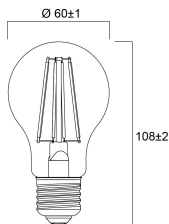

TECHNICAL DRAWINGS