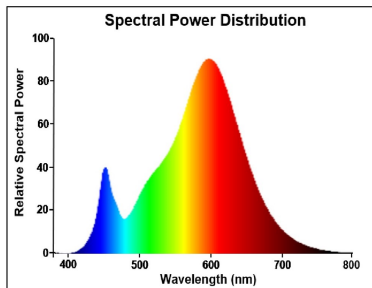

ToLEDo Retro GLS Crown Silver

ToLEDo RT GLS V5 CS 400LM 827 E27 SL
0029342

Packaging single width (cm)	6.6
Packaging single depth (cm)	6.6
DUN14 (outer)	15410288293421
Units per outer package	6
Packaging outer length / height (cm)	20.6
Packaging outer width (cm)	13.9
Packaging outer depth (cm)	13.0

Safety data

Optimal operating condition (°C)	-20-40
Breakage cleaning instructions	Not applicable
Special purpose lamp	No
Dry applications use only	Yes
Suitable for household illumination	Yes
Safety message	Not Suitable for totally enclosed fixtures

PHOTOMETRY

TECHNICAL DRAWINGS