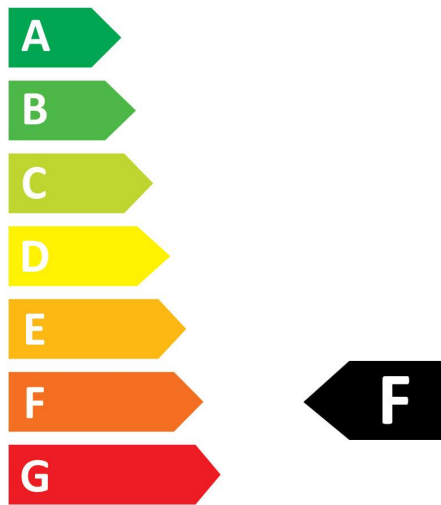

Optical data

Luminous flux (lm)	400
Luminous flux (Rated) (lm)	400
Colour temperature (K)	2700
Light colour	Homelight
CRI (Ra)	80
Colour Variation Initial (SDCM)	SDCM6
Photobiological Risk Group	RG1
Lumen maintenance at end of nominal life (%)	70

PHOTOMETRY

TECHNICAL DRAWINGS

SYLVANIA

ToLEDo Retro GLS Crown Silver
ToLEDo RT GLS V5 CS 400LM 827 E27 SL
0029342

SYLVANIA

0029342

5
kWh/1000h

2019/2015