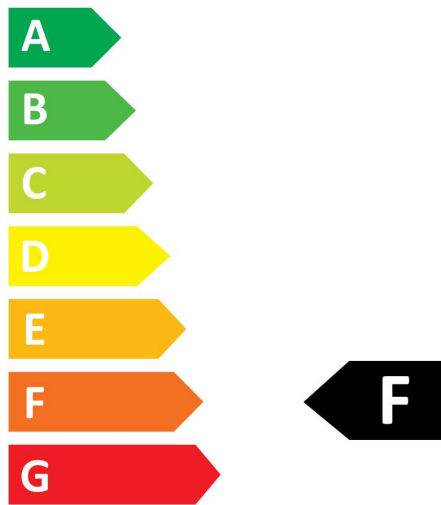

SYLVANIA

ToLEDo Retro GLS Crown Silver
ToLEDo RT GLS V5 CS 400LM 827 E27 SL
0029342

0029342

5
kWh/1000h

2019/2015