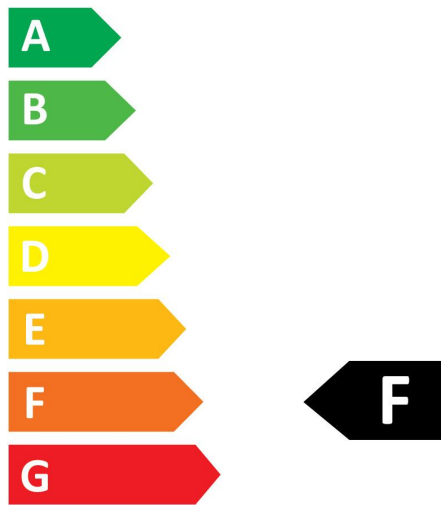

ToLEDo Retro Candle Dimmable

ToLEDo RT Candle V5 CL DIM 470LM 827 E14 SL

0029344

0029344

5
kWh/1000h

2019/2015