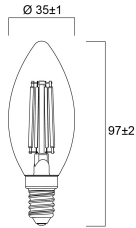

ToLEDo Retro Candle Dimmable

ToLEDo RT Candle V5 CL DIM 470LM 827 E14 SL

0029344