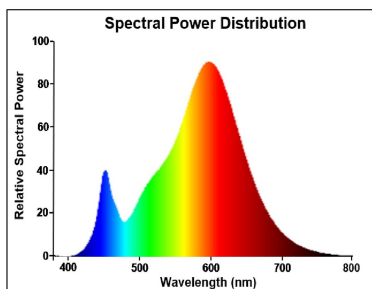

ToLEDo Retro Candle Dimmable

ToLEDo RT Candle V5 CL DIM 470LM 827 E14 SL

0029344

Average life (Rated) (h)	15000

Physical data

Nominal Product Length (mm)	97
Nominal Product Diameter (mm)	35
Weight (kg)	0.021

Packaging

Single packaging type	Carton
Product EAN number	5410288293448
Packaging single length / height (cm)	11.0
Packaging single width (cm)	4.5
Packaging single depth (cm)	4.5
DUN14 (outer)	15410288293445
Units per outer package	6
Packaging outer length / height (cm)	14.3
Packaging outer width (cm)	9.7
Packaging outer depth (cm)	12.0

Safety data

Optimal operating condition (°C)	-10-45
Breakage cleaning instructions	Not applicable
Special purpose lamp	No
Dry applications use only	Yes
Suitable for household illumination	Yes
Safety message	Not Suitable for totally enclosed fixtures

PHOTOMETRY

TECHNICAL DRAWINGS