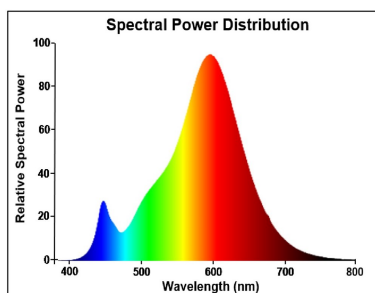

ToLEDo Retro Candle Gold

ToLEDo RT Candle V5 GL 225LM 825 E14 SL

0029488

Average life (Nominal) (h)	15000
Average life (Rated) (h)	15000

Physical data

Nominal Product Length (mm)	97
Nominal Product Diameter (mm)	35
Weight (kg)	0.021

Packaging

Single packaging type	Carton
Product EAN number	5410288294889
Packaging single length / height (cm)	11.0
Packaging single width (cm)	4.5
Packaging single depth (cm)	4.5
DUN14 (outer)	15410288294886
Units per outer package	6
Packaging outer length / height (cm)	14.3
Packaging outer width (cm)	9.7
Packaging outer depth (cm)	12.0

Safety data

Optimal operating condition (°C)	-20-40
Breakage cleaning instructions	Not applicable
Special purpose lamp	No
Dry applications use only	Yes
Suitable for household illumination	Yes
Safety message	Not Suitable for totally enclosed fixtures

PHOTOMETRY

TECHNICAL DRAWINGS