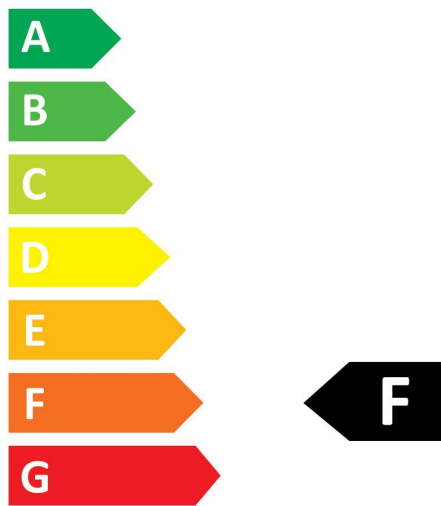

Optical data

Luminous flux (lm)	225
Luminous flux (Rated) (lm)	225
Colour temperature (K)	2500
Light colour	Candlelight
CRI (Ra)	80
Colour Variation Initial (SDCM)	SDCM6
Photobiological Risk Group	RG1
Lumen maintenance at end of nominal life (%)	70

PHOTOMETRY

TECHNICAL DRAWINGS

SYLVANIA

ToLEDo Retro Candle Gold
ToLEDo RT Candle V5 GL 225LM 825 E14 SL
0029488

0029488

3
kWh/1000h

2019/2015

SYLVANIA