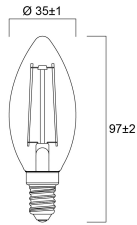

SYLVANIA

ToLEDo Retro Candle Gold
ToLEDo RT Candle V5 GL 225LM 825 E14 SL
0029488