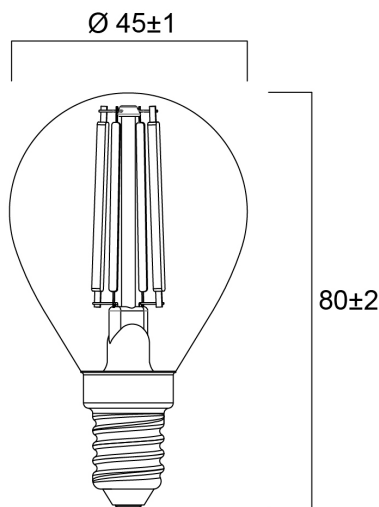

ToLEDo RT Ball V5 ST DIM 470LM 827 E14 SL

Item No: 0029492

SYLVANIA

Perfect for decorative and general lighting applications and creates a warm ambience similar to traditional lamps. The versatile ToLEDo Retro ball range is the ideal replacement for halogen and incandescent lamps and perfect for chandeliers and decorative applications. Same look, size and functionality as incandescent lamps. Omni-directional light distribution. Gives same sparkling light effect as the incandescent lamp. Dimensionally identical to incandescent lamps - fits all fixtures. Environment-friendly - no mercury and lower CO2 emissions. Dimmable with approved dimmers.

Technical Assets

Dimensions (mm)

Photometrics

ToLEDo RT Ball V5 ST DIM 470LM 827 E14 SL

Item No: 0029492

SYLVANIA

General data

ETIM Class	EC001959
Product name	ToLEDo RT Ball V5 ST DIM 470LM 827 E14 SL
E-number FI	4740941
Watt (Rated) (W)	4.5
Technology	LED
Operating temperature range (°C)	-10°C...+45°C
Performance ambient temperature Tq (°C)	25
Warranty	3 years
General application	Hospitality, Residential & Consumer
Fixture rating	Open

Lifetime data

Average life (Nominal) (h)	15000
Average life (Rated) (h)	15000
Lifespan L70 B50	15000

Physical data

Nominal Product Diameter (mm)	45
Nominal Product Length (mm)	80
Weight (kg)	0.045

Packaging

DUN14 (inner)	15410288294923
Packaging single length / height (cm)	9.5
Product EAN number	5410288294926
Packaging single depth (cm)	5.0
Units per outer package	6
Packaging single width (cm)	5.0
Packaging outer depth (cm)	10.5
Packaging outer width (cm)	10.7
Packaging outer length / height (cm)	15.8