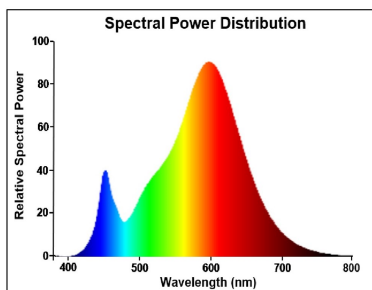

ToLEDo Retro Ball Dimmable

ToLEDo RT Ball V5 ST DIM 470LM 827 E27 SL

0029493

Packaging

Single packaging type	Carton
Product EAN number	5410288294933
Packaging single length / height (cm)	9.5
Packaging single width (cm)	5.0
Packaging single depth (cm)	5.0
DUN14 (outer)	15410288294930
Units per outer package	6
Packaging outer length / height (cm)	15.8
Packaging outer width (cm)	10.7
Packaging outer depth (cm)	10.5

Safety data

Optimal operating condition (°C)	-10-45
Breakage cleaning instructions	Not applicable
Special purpose lamp	No
Dry applications use only	Yes
Suitable for household illumination	Yes
Safety message	Not Suitable for totally enclosed fixtures

PHOTOMETRY

TECHNICAL DRAWINGS