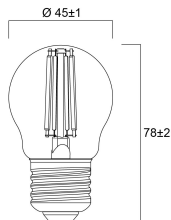

TECHNICAL DRAWINGS