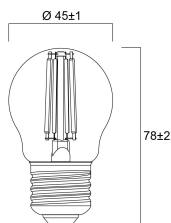

TECHNICAL DRAWINGS