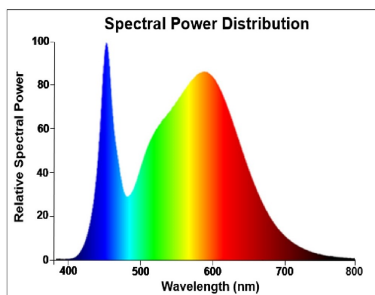

ToLEDo Retro Ball Dimmable

ToLEDo RT Ball V5 ST DIM 470LM 840 E27 SL

0029495

Packaging

Single packaging type	Carton
Product EAN number	5410288294957
Packaging single length / height (cm)	9.5
Packaging single width (cm)	5.0
Packaging single depth (cm)	5.0
DUN14 (outer)	15410288294954
Units per outer package	6
Packaging outer length / height (cm)	15.8
Packaging outer width (cm)	10.7
Packaging outer depth (cm)	10.5

Safety data

Optimal operating condition (°C)	-10-45
Breakage cleaning instructions	Not applicable
Special purpose lamp	No
Dry applications use only	Yes
Suitable for household illumination	Yes
Safety message	Not Suitable for totally enclosed fixtures

PHOTOMETRY

TECHNICAL DRAWINGS