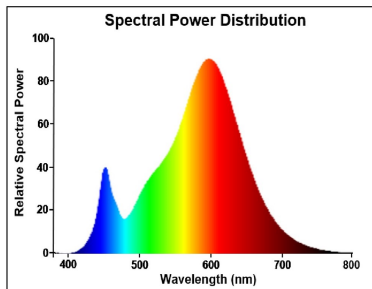

### Optical data

Luminous flux (lm)	640
Luminous flux (Rated) (lm)	640
Colour temperature (K)	2700
Light colour	Homelight
CRI (Ra)	80
Colour Variation Initial (SDCM)	SDCM6
Photobiological Risk Group	RG1
Lumen maintenance at end of nominal life (%)	70

## PHOTOMETRY