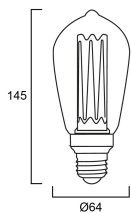

TECHNICAL DRAWINGS