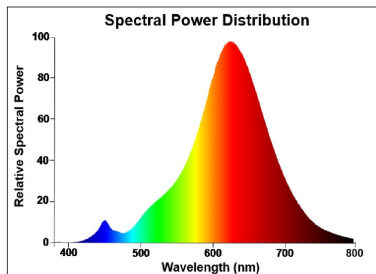

Toledo Mirage ST64

ToLEDo Mirage ST64 125LM E27 SL
0029905

Packaging

Single packaging type	Carton
Product EAN number	5410288299051
Packaging single length / height (cm)	16.1
Packaging single width (cm)	7.1
Packaging single depth (cm)	7.1
DUN14 (outer)	15410288299058
Units per outer package	6
Packaging outer length / height (cm)	23.0
Packaging outer width (cm)	15.5
Packaging outer depth (cm)	18.5

Safety data

Optimal operating condition (°C)	-20-40
Breakage cleaning instructions	Not applicable
Special purpose lamp	No
Dry applications use only	Yes
Suitable for household illumination	Yes
Safety message	Not Suitable for totally enclosed fixtures

PHOTOMETRY

TECHNICAL DRAWINGS