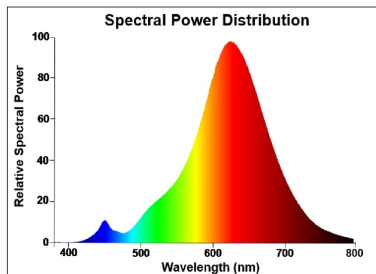

ToLEDo Mirage G120

ToLEDo Mirage G120 125LM E27 SL

0029908

Packaging

Single packaging type	Carton
Product EAN number	5410288299082
Packaging single length / height (cm)	17.8
Packaging single width (cm)	13.2
Packaging single depth (cm)	13.2
DUN14 (outer)	15410288299089
Units per outer package	4
Packaging outer length / height (cm)	28.0
Packaging outer width (cm)	28.0
Packaging outer depth (cm)	20.5

Safety data

Optimal operating condition (°C)	-20-40
Breakage cleaning instructions	Not applicable
Special purpose lamp	No
Dry applications use only	Yes
Suitable for household illumination	Yes
Safety message	Not Suitable for totally enclosed fixtures

PHOTOMETRY

TECHNICAL DRAWINGS