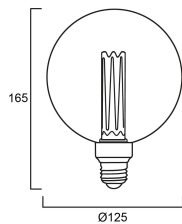

TECHNICAL DRAWINGS