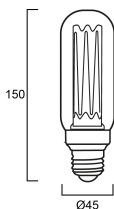

TECHNICAL DRAWINGS