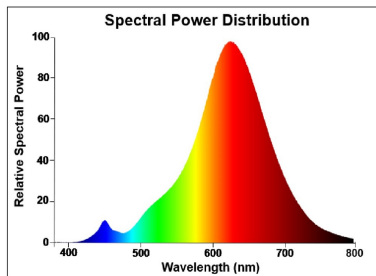

ToLEDo LifeStyle G190 BLACK DIMMABLE

ToLEDo LifeStyle G190 BLK DIM 150LM E27 SL
0029981

Packaging

Single packaging type	Carton
Product EAN number	5410288299815
Packaging single length / height (cm)	22.5
Packaging single width (cm)	21.0
Packaging single depth (cm)	21.5
DUN14 (outer)	15410288299812
Units per outer package	2
Packaging outer length / height (cm)	46.5
Packaging outer width (cm)	22.5
Packaging outer depth (cm)	23.0

Safety data

Optimal operating condition (°C)	-20-40
Breakage cleaning instructions	Not applicable
Special purpose lamp	No
Dry applications use only	Yes
Suitable for household illumination	Yes
Safety message	Not Suitable for totally enclosed fixtures
Safety message	Dimmable with approved dimmers

PHOTOMETRY

TECHNICAL DRAWINGS