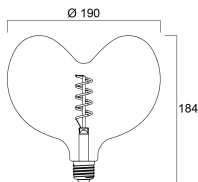

TECHNICAL DRAWINGS