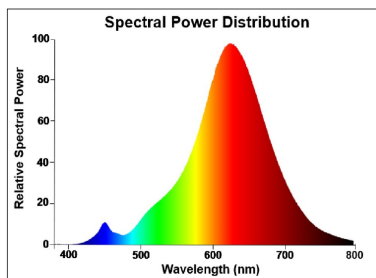

ToLEDo LifeStyle T180 BLACK DIMMABLE

ToLEDo LifeStyle T180 BLK DIM 150LM E27 SL

0029983

Packaging

Single packaging type	Carton
Product EAN number	5410288299839
Packaging single length / height (cm)	20.0
Packaging single width (cm)	20.0
Packaging single depth (cm)	19.0
DUN14 (outer)	15410288299836
Units per outer package	2
Packaging outer length / height (cm)	41.5
Packaging outer width (cm)	21.5
Packaging outer depth (cm)	21.0

Safety data

Optimal operating condition (°C)	-20-40
Breakage cleaning instructions	Not applicable
Special purpose lamp	No
Dry applications use only	Yes
Suitable for household illumination	Yes
Safety message	Not Suitable for totally enclosed fixtures
Safety message	Dimmable with approved dimmers

PHOTOMETRY

TECHNICAL DRAWINGS