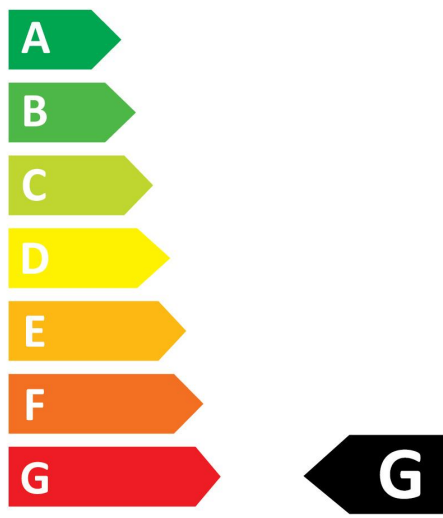

ToLEDo LifeStyle T180 GOLDEN DIMMABLE
ToLEDo LifeStyle T180 GL DIM 250LM E27 SL
0029984

0029984

4
kWh/1000h

2019/2015