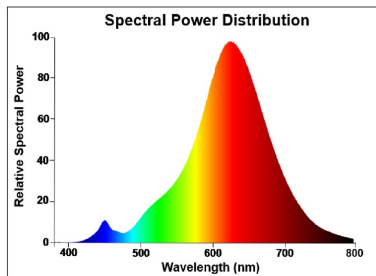

ToLEDo LifeStyle T180 GOLDEN DIMMABLE

ToLEDo LifeStyle T180 GL DIM 250LM E27 SL
0029984

Packaging

Single packaging type	Carton
Product EAN number	5410288299846
Packaging single length / height (cm)	20.0
Packaging single width (cm)	20.0
Packaging single depth (cm)	19.0
DUN14 (outer)	15410288299843
Units per outer package	2
Packaging outer length / height (cm)	41.5
Packaging outer width (cm)	21.5
Packaging outer depth (cm)	21.0

Safety data

Optimal operating condition (°C)	-20-40
Breakage cleaning instructions	Not applicable
Special purpose lamp	No
Dry applications use only	Yes
Suitable for household illumination	Yes
Safety message	Not Suitable for totally enclosed fixtures
Safety message	Dimmable with approved dimmers

PHOTOMETRY

TECHNICAL DRAWINGS