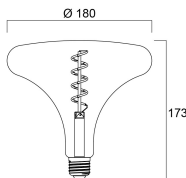

TECHNICAL DRAWINGS