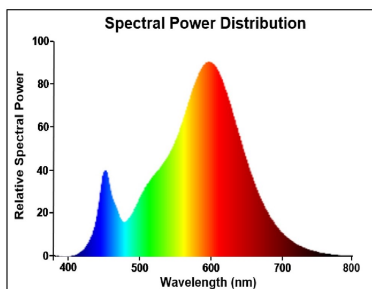

ToLEDo GLS

ToLEDo GLS V8 1920LM 827 E27 SL

0030021

Physical data

Housing colour	White
IP rating	IP20
Nominal Product Height (mm)	143
Nominal Product Diameter (mm)	67
Weight (kg)	0.083

Packaging

Single packaging type	Carton
Product EAN number	5410288300214
Packaging single length / height (cm)	13.2
Packaging single width (cm)	6.8
Packaging single depth (cm)	6.8
DUN14 (outer)	15410288300211
Units per outer package	6
Packaging outer length / height (cm)	14.0
Packaging outer width (cm)	21.2
Packaging outer depth (cm)	14.3

Safety data

Optimal operating condition (°C)	-20-40
Breakage cleaning instructions	Not applicable
Special purpose lamp	No
Dry applications use only	Yes
Suitable for household illumination	Yes
Safety message	Not Suitable for totally enclosed fixtures

PHOTOMETRY

TECHNICAL DRAWINGS