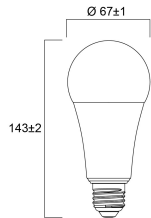

SYLVANIA

ToLEDo GLS

ToLEDo GLS V8 1920LM 827 E27 SL

0030021