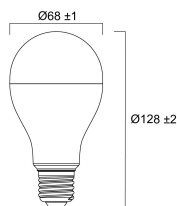

TECHNICAL DRAWINGS