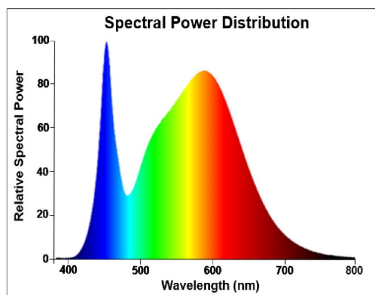

ToLEDo GLS

ToLEDo GLS V9 2450LM 840 E27 SL

0030045

IP rating	IP20
Nominal Product Height (mm)	128
Nominal Product Diameter (mm)	68
Weight (kg)	0.077

Packaging

Product EAN number	5410288300450
Packaging single length / height (cm)	6.9
Packaging single width (cm)	6.9
Packaging single depth (cm)	13.3
DUN14 (inner)	15410288300457
Units per outer package	6
Packaging outer length / height (cm)	21.5
Packaging outer width (cm)	14.5
Packaging outer depth (cm)	14.3

Safety data

Optimal operating condition (°C)	-20-40
Breakage cleaning instructions	Not applicable
Special purpose lamp	No
Dry applications use only	Yes
Suitable for household illumination	Yes
Safety message	Not Suitable for totally enclosed fixtures

PHOTOMETRY

TECHNICAL DRAWINGS