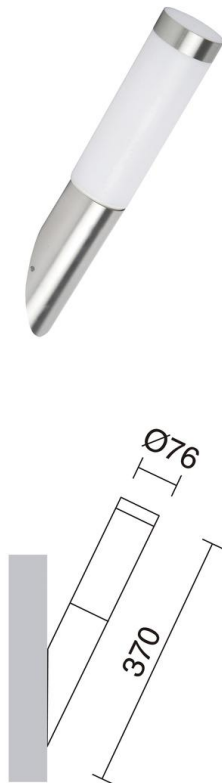

# ABREGO 003A-G05X1A-30

Wall Bracket ABREGO IP44 E27 11W Stainless steel

The Abrego family is made of stainless steel and consists of a wall lamp and a beacon. It has IP44 and its power is 11W. Light is dispersed rotosymmetrically. Brings a modern touch to any outdoor space.

## GENERAL DATA

Category	Surface
Family	Abrego
Finish	[30] Stainless steel
Location	Outdoor
Installation	Wall
Body material	Inox aisi 304
Diffuser material	Opal polycarbonate
ETIM class	EC0028g2
EAN	8435258629840

## LIGHT SOURCES AND BEAMS

Sources	E27 LED Bulb/TC-TSE 11W max.
Lamp included	No
Beam	Diffuse

## TECHNICAL DATA

Dimensions	Height x Width x Length (mm): 370 x 76 x 76
IP	IP44
Protection class	Class I
Frequency	50/60 Hz
Input voltage	110-240V AC V
Auxiliary gear	Without equipment, not needed
Weight	0.5 Kg
Cable outlets	1
ECORAE category I	CAT-A
ECORAE I	0.25
Periodic maintenance	Yes
Flammable surfaces	Yes