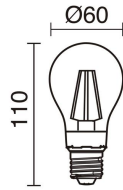

ABREGO 003A-G05X1A-30

Wall Bracket ABREGO IP44 E27 11W Stainless steel

RECOMMENDED ACCESSORIES

632C-L0506B-01

Lamp LED FILAMENT E27 LED
Bulb 6W 800lm CRI80 2700K 360°

Input voltage 110-240V AC

Frequency 50/60

Wattage (W) 6.0

IP IP20

Protection class Class I