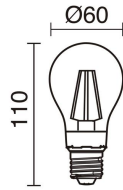

ABREGO

003B-G05X1A-30

Bollard ABREGO IP44 E27 11W 450mm Stainless steel

The Abrego family is made of stainless steel and consists of a wall lamp and a beacon. It has IP44 and its power is 11W. Light is dispersed rotosymmetrically. Brings a modern touch to any outdoor space.

LIGHT SOURCES AND BEAMS

Sources	E27 LED Bulb/TC-TSE 11W max.
Lamp included	No
Beam	Rotosimétrica

TECHNICAL DATA

Dimensions	Height x Width x Length (mm): 450 x 125 x 125
IP	IP44
Protection class	Class I
Frequency	50/60 Hz
Input voltage	110-240V AC V
Auxiliary gear	Without equipment, not needed
Weight	1.166667 Kg
Cable outlets	1
ECORAE category I	CAT-A
ECORAE I	0.25
Periodic maintenance	Yes
Anchorage included	Yes
Flammable surfaces	Yes

ABREGO 003B-G05X1A-30

Bollard ABREGO IP44 E27 11W 450mm Stainless steel

RECOMMENDED ACCESSORIES

632C-L0506B-01

Lamp LED FILAMENT E27 LED
Bulb 6W 800lm CRI80 2700K 360°

Input voltage	110-240V AC
Frequency	50/60
Wattage (W)	6.0
IP	IP20
Protection class	Class I