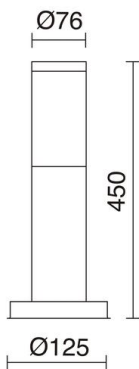

ABREGO

003B-G05X1A-30

Bollard ABREGO IP44 E27 11W 450mm Stainless steel

The Abrego family is made of stainless steel and consists of a wall lamp and a beacon. It has IP44 and its power is 11W. Light is dispersed rotosymmetrically. Brings a modern touch to any outdoor space.

GENERAL DATA

Category	Bollards and columns
Family	Abrego
Finish	[30] Stainless steel
Location	Outdoor
Installation	Floor
Body material	Inox aisi 304
Diffuser material	Opal polycarbonate
ETIM class	EC000301
EAN	8435258629987

LIGHT SOURCES AND BEAMS

Sources	E27 LED Bulb/TC-TSE 11W max.
Lamp included	No
Beam	Rotosimétrica

TECHNICAL DATA

Dimensions	Height x Width x Length (mm): 450 x 125 x 125
IP	IP44
Protection class	Class I
Frequency	50/60 Hz
Input voltage	110-240V AC V
Auxiliary gear	Without equipment, not needed
Weight	1.166667 Kg
Cable outlets	1
ECORAE category I	CAT-A
ECORAE I	0.25
Periodic maintenance	Yes
Anchorage included	Yes
Flammable surfaces	Yes

ABREGO

003B-G05X1A-30

Bollard ABREGO IP44 E27 11W 450mm Stainless steel

PRODUCTS OF THE SAME FAMILY

Abrego A