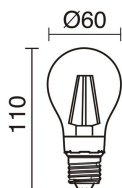

ALBA 007B-G05X1A-01

Wall Bracket ALBA IP66 E27 60W White

RECOMMENDED ACCESSORIES

632C-L0506B-01
Lamp LED FILAMENT E27 LED
Bulb 6W 800lm CRI80 2700K 360°

Input voltage	110-240V AC
Frequency	50/60
Wattage (W)	6.0
IP	IP20
Protection class	Class I