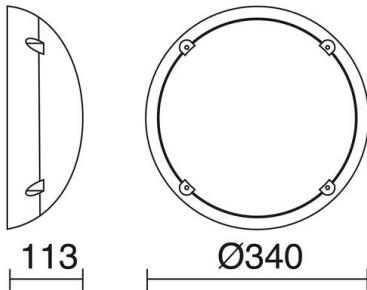

ALBA 007B-G05X1A-01

Wall Bracket ALBA IP66 E27 60W White

Alba wall light family is made of thermoplastic with IP66, available in three different sizes and two black and white colors. The emission temperature is 3000K. Thanks to its universal design, it is suitable for lighting outdoor residential and commercial areas.

GENERAL DATA

Category	Surface
Family	Alba
Finish	[01] White
Location	Outdoor
Installation	Ceiling, Wall
Body material	Thermoplastic
Diffuser material	Opal polycarbonate
ETIM class	EC0028g2
EAN	8433264119751

LIGHT SOURCES AND BEAMS

Sources	E27 LED Bulb 60W max.
Lamp included	No
Beam	Direct symmetric

TECHNICAL DATA

Dimensions	Diameter x Depth (mm): 340 x 113
IP	IP66
IK	10
Corrosion resistance	Yes
Protection class	Class II
Frequency	50/60 Hz
Input voltage	110-240V AC V
Auxiliary gear	Without equipment, not needed
Weight	0.85 Kg
Cable outlets	1
ECORAE category I	CAT-B
ECORAE I	0.5