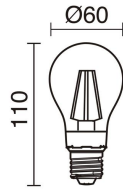

Sources	E27 LED Bulb/TC-TSE/HAL 42W max.
Energy efficiency	A++, A+, A, B, C, D, E
Lamp included	No
Beam	Diffuse

**TECHNICAL DATA**

Dimensions	Height x Width x Length (mm): 240 x 200 x 200
IP	IP43
Protection class	Class II
Frequency	50/60 Hz
Input voltage	110-240V AC V
Auxiliary gear	Without equipment, not needed
Weight	0.65 Kg
Cable outlets	1
ECORAE category I	CAT-A
ECORAE I	0.25
Flammable surfaces	Yes

**ALIA** 011B-G05X1A-02

Wall Bracket ALIA IP43 E27 42W Black

**RECOMMENDED ACCESSORIES**

**632C-L0506B-01**  
Lamp LED FILAMENT E27 LED  
Bulb 6W 800lm CRI80 2700K 360°

Input voltage	110-240V AC
Frequency	50/60
Wattage (W)	6.0
IP	IP20
Protection class	Class I