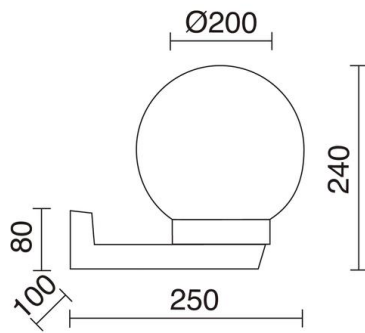

ALIA 011C-G05X1A-01

Wall Bracket ALIA IP43 E27 42W White

The Alia family is made of polyamide with IP43, available in two colors black and white and two different sizes. It has a wall light and a 35cm wall. Take the opaque glass. It is designed to illuminate residential areas outside.

GENERAL DATA

Category	Surface
Family	Alia
Finish	[o1] White
Location	Outdoor
Installation	Wall
Body material	Polyamide
Diffuser material	Opal polycarbonate
EAN	8435258605424

LIGHT SOURCES AND BEAMS

Sources	E27 LED Bulb 42W max.
Energy efficiency	A++, A+, A, B, C, D, E
Lamp included	No
Beam	Diffuse

TECHNICAL DATA

Dimensions	Height x Width x Length (mm): 240 x 200 x 250
IP	IP43
Protection class	Class II
Frequency	50/60 Hz
Input voltage	110-240V AC V
Auxiliary gear	Without equipment, not needed
Weight	0.65 Kg
Cable outlets	1
ECORAE category I	CAT-A
ECORAE I	0.25
Flammable surfaces	Yes