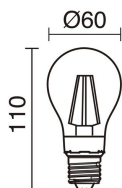

ALIA 011C-G05X1A-01

Wall Bracket ALIA IP43 E27 42W White

RECOMMENDED ACCESSORIES

632C-L0506B-01
Lamp LED FILAMENT E27 LED
Bulb 6W 800lm CRI80 2700K 360°

Input voltage	110-240V AC
Frequency	50/60
Wattage (W)	6.0
IP	IP20
Protection class	Class I