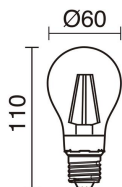

GENERAL DATA

Category	Surface
Family	Alia
Finish	[o1] White
Location	Outdoor
Installation	Wall
Body material	Polyamide
Diffuser material	Opal polycarbonate
EAN	8435258605424

LIGHT SOURCES AND BEAMS

Sources	E27 LED Bulb 42W max.
Energy efficiency	A++, A+, A, B, C, D, E
Lamp included	No
Beam	Diffuse

TECHNICAL DATA

Dimensions	Height x Width x Length (mm): 240 x 200 x 250
IP	IP43
Protection class	Class II
Frequency	50/60 Hz
Input voltage	110-240V AC V
Auxiliary gear	Without equipment, not needed
Weight	0.65 Kg
Cable outlets	1
ECORAE category I	CAT-A
ECORAE I	0.25
Flammable surfaces	Yes

ALIA 011C-G05X1A-01

Wall Bracket ALIA IP43 E27 42W White

RECOMMENDED ACCESSORIES

632C-L0506B-01
Lamp LED FILAMENT E27 LED
Bulb 6W 800lm CRI80 2700K 360°

Input voltage	110-240V AC
Frequency	50/60
Wattage (W)	6.0
IP	IP20
Protection class	Class I

632C-L0506B-02
Lamp LED FILAMENT E27 LED
Bulb 6W 800lm 4000K 360°

Input voltage	110-240V AC
Frequency	50/60
Wattage (W)	6.0
IP	IP20
Protection class	Class I

ALIA 011C-G05X1A-01

Wall Bracket ALIA IP43 E27 42W White