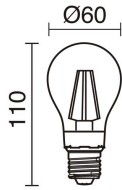

ALIA 011C-G05X1A-02

Wall Bracket ALIA IP43 E27 42W Black

RECOMMENDED ACCESSORIES

632C-L0506B-01
Lamp LED FILAMENT E27 LED
Bulb 6W 800lm CRI80 2700K 360°

Input voltage	110-240V AC
Frequency	50/60
Wattage (W)	6.0
IP	IP20
Protection class	Class I