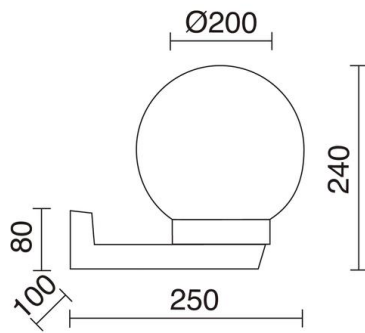

# ALIA 011C-G05X1A-02

Wall Bracket ALIA IP43 E27 42W Black

The Alia family is made of polyamide with IP43, available in two colors black and white and two different sizes. It has a wall light and a 35cm wall. Take the opaque glass. It is designed to illuminate residential areas outside.

## GENERAL DATA

Category	Surface
Family	Alia
Finish	[o2] Black
Location	Outdoor
Installation	Wall
Body material	Polyamide
Diffuser material	Opal methacrylate
ETIM class	EC0028g2
EAN	8435258605431

## TECHNICAL DATA

Dimensions	Height x Width x Length (mm): 240 x 200 x 250
IP	IP43
Protection class	Class II
Frequency	50/60 Hz
Input voltage	110-240V AC V
Auxiliary gear	Without equipment, not needed
Weight	0.65 Kg
Cable outlets	1
ECORAE category I	CAT-A
ECORAE I	0.25
Flammable surfaces	Yes