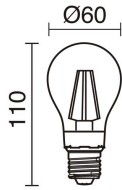

ARCO 017B-G05X1A-01

Classic Wall Bracket ARCO IP43 E27 70W White

RECOMMENDED ACCESSORIES

632C-L0506B-01

Lamp LED FILAMENT E27 LED
Bulb 6W 800lm CRI80 2700K 360°

Input voltage	110-240V AC
Frequency	50/60
Wattage (W)	6.0
IP	IP20
Protection class	Class I