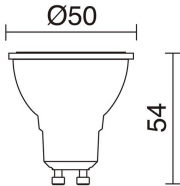

578A-L2104A-01
Lamp LED PRO GU10 3.50W 36°
White

Input voltage	110-240V AC
Frequency	50/60
Wattage (W)	3.5
IP	IP20
Protection class	Class I