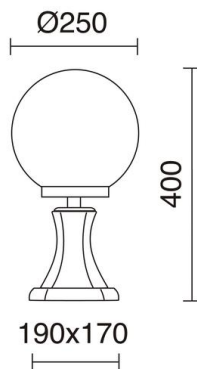

CAST 046C-G05X1A-01

Bollard classic CAST IP43 E27 42W 400mm White

The Cast family is made of black aluminum with IP43. It consists of a wall lamp, a beacon and a lamp for the pole. Depending on the type of luminaire, the light is scattered directly or diffusely. It is suitable for illuminating residential areas outside.

GENERAL DATA

Category	Bollards and columns
Family	Cast
Finish	[o1] White
Location	Outdoor
Installation	Floor
Body material	Aluminum
Diffuser material	Opal methacrylate
EAN	8435258603727

LIGHT SOURCES AND BEAMS

Sources	E27 LED Bulb/TC-TSE/HAL 42W max.
Lamp included	No
Beam	Diffuse

TECHNICAL DATA

Dimensions	Height x Width x Length (mm): 400 x 250 x 250
IP	IP43
Protection class	Class I
Frequency	50/60 Hz
Input voltage	110-240V AC V
Auxiliary gear	Without equipment, not needed
Weight	1.5 Kg
Cable outlets	1
ECORAE category I	CAT-B
ECORAE I	0.5
Flammable surfaces	Yes