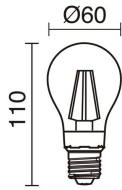

CAST 046C-G05X1A-01

Bollard classic CAST IP43 E27 42W 400mm White

RECOMMENDED ACCESSORIES

632C-L0506B-01
Lamp LED FILAMENT E27 LED
Bulb 6W 800lm CRI80 2700K 360°

Input voltage	110-240V AC
Frequency	50/60
Wattage (W)	6.0
IP	IP20
Protection class	Class I