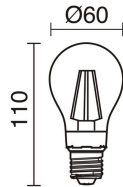

CAST 046C-G05X1A-02

Bollard classic CAST IP43 E27 42W 400mm Black

RECOMMENDED ACCESSORIES

632C-L0506B-01
Lamp LED FILAMENT E27 LED
Bulb 6W 800lm CRI80 2700K 360°

Input voltage	110-240V AC
Frequency	50/60
Wattage (W)	6.0
IP	IP20
Protection class	Class I