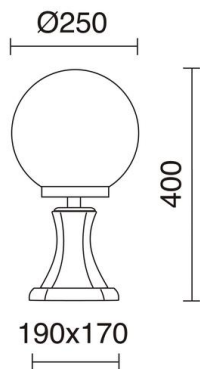

CAST 046C-G05X1A-02

Bollard classic CAST IP43 E27 42W 400mm Black

The Cast family is made of black aluminum with IP43. It consists of a wall lamp, a beacon and a lamp for the pole. Depending on the type of luminaire, the light is scattered directly or diffusely. It is suitable for illuminating residential areas outside.

GENERAL DATA

Category	Bollards and columns
Family	Cast
Finish	[o2] Black
Location	Outdoor
Installation	Floor
Body material	Aluminum
Diffuser material	Opal methacrylate
ETIM class	EC000301
EAN	8435258603734

LIGHT SOURCES AND BEAMS

Sources	E27 LED Bulb/TC-TSE/HAL 42W max.
Lamp included	No
Beam	Diffuse

TECHNICAL DATA

Dimensions	Height x Width x Length (mm): 400 x 250 x 250
IP	IP43
Protection class	Class I
Frequency	50/60 Hz
Input voltage	110-240V AC V
Auxiliary gear	Without equipment, not needed
Weight	1.5 Kg
Cable outlets	1
ECORAE category I	CAT-B
ECORAE I	0.5
Flammable surfaces	Yes