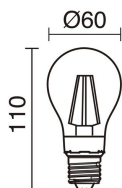

COC 063A-G05X1A-01

Wall recessed COC No grid IP65 E27 42W White

RECOMMENDED ACCESSORIES

632C-L0506B-01
Lamp LED FILAMENT E27 LED
Bulb 6W 800lm CRI80 2700K 360°

Input voltage	110-240V AC
Frequency	50/60
Wattage (W)	6.0
IP	IP20
Protection class	Class I