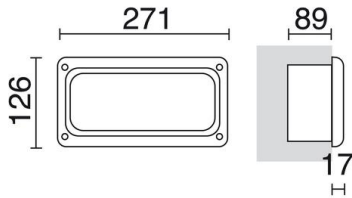

COC 063A-G05X1A-01

Wall recessed COC No grid IP65 E27 42W White

Coc wall recesses, made of thermoplastic in black and white with a degree of protection IP65, available in various versions with and without grille. The embedment depth is 9cm. They are luminaires designed to illuminate passageways outside.

GENERAL DATA

Category	Recessed
Family	Coc
Finish	[01] White
Location	Outdoor
Installation	Wall
Body material	Thermoplastic
Diffuser material	Frosted glass
Frame material	Thermoplastic
ETIM class	EC000481
EAN	8435256502114

LIGHT SOURCES AND BEAMS

Sources	E27 LED Bulb/TC-TSE/HAL 42W max.
Lamp included	No
Beam	Direct symmetric

TECHNICAL DATA

Dimensions	Height x Width x Length (mm): 128 x 271 x 17
IP	IP65
Corrosion resistance	Yes
Protection class	Class II
Frequency	50/60 Hz
Input voltage	110-240V AC V
Auxiliary gear	Without equipment, not needed
Weight	1.16 Kg
Cable outlets	1
Cut hole box included	Yes
Cut hole dimensions	Length x Width x Depth (mm): 273 x 126 x 89
ECORAE category I	CAT-B
ECORAE I	0.5