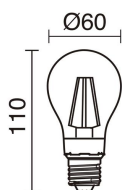

COC 063A-G05X1A-02

Wall recessed COC No grid IP65 E27 42W Black

RECOMMENDED ACCESSORIES

632C-L0506B-01
Lamp LED FILAMENT E27 LED
Bulb 6W 800lm CRI80 2700K 360°

Input voltage	110-240V AC
Frequency	50/60
Wattage (W)	6.0
IP	IP20
Protection class	Class I