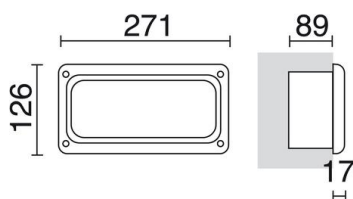

COC 063A-G05X1A-02

Wall recessed COC No grid IP65 E27 42W Black

Coc wall recesses, made of thermoplastic in black and white with a degree of protection IP65, available in various versions with and without grille. The embedment depth is 9cm. They are luminaires designed to illuminate passageways outside.

GENERAL DATA

Category	Recessed
Family	Coc
Finish	[02] Black
Location	Outdoor
Installation	Wall
Body material	Thermoplastic
Diffuser material	Frosted glass
Frame material	Thermoplastic
ETIM class	EC000481
EAN	8435256502121

LIGHT SOURCES AND BEAMS

Sources	E27 LED Bulb/TC-TSE/HAL 42W max.
Lamp included	No
Beam	Direct symmetric

TECHNICAL DATA

Dimensions	Height x Width x Length (mm): 128 x 271 x 17
IP	IP65
Corrosion resistance	Yes
Protection class	Class II
Frequency	50/60 Hz
Input voltage	110-240V AC V
Auxiliary gear	Without equipment, not needed
Weight	1.16 Kg
Cable outlets	1
Cut hole box included	Yes
Cut hole dimensions	Length x Width x Depth (mm): 273 x 126 x 89
ECORAE category I	CAT-B
ECORAE I	0.5