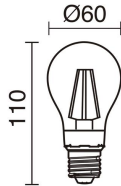

Sources	E27 LED Bulb/TC-TSE/HAL 70W max.
Energy efficiency	A++, A+, A, B, C, D, E
Lamp included	No
Beam	Diffuse

TECHNICAL DATA

Dimensions	Height x Width x Length (mm): 440 x 220 x 280
IP	IP43
Protection class	Class I
Frequency	50/60 Hz
Input voltage	110-240V AC V
Auxiliary gear	Without equipment, not needed
Glow wire temperature	850.0 °C
Weight	2.2 Kg
Cable outlets	1
ECORAE category I	CAT-B
ECORAE I	0.5
Electric screwdriver	Yes

ELITE 4 095H-G05X1A-01

Classic Wall Bracket ELITE 4 IP43 E27 70W White

RECOMMENDED ACCESSORIES

A06A-004-01
Corners adapter ADAPTADOR
White

Material	Aluminum
Finish	[01] White

632C-L0506B-01
Lamp LED FILAMENT E27 LED
Bulb 6W 800lm CRI80 2700K 360°