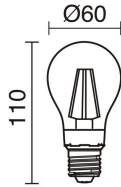

632C-L0506B-02
Lamp LED FILAMENT E27 LED
Bulb 6W 800lm 4000K 360°

Input voltage	110-240V AC
Frequency	50/60
Wattage (W)	6.0
IP	IP20
Protection class	Class I