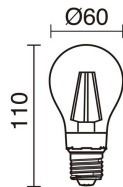

632C-L0506B-02
Lamp LED FILAMENT E27 LED
Bulb 6W 800lm 4000K 360°

Input voltage	110-240V AC
Frequency	50/60
Wattage (W)	6.0
IP	IP20
Protection class	Class I