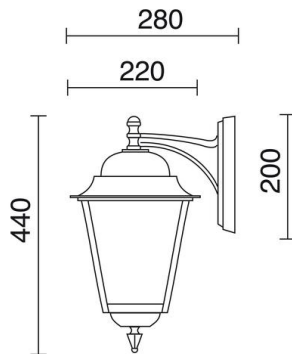

ELITE 4 095H-G05X1A-02

Classic Wall Bracket ELITE 4 IP43 E27 70W Black

The Elite family has beacons, appliques and suspensions made of aluminum and glass in various colors: black and white with matte finish. Thanks to its IP43 and classic design is ideal for illuminating areas passage of residential spaces.

GENERAL DATA

| | |
|-------------------|---------------|
| Category | Surface |
| Family | Elite 4 |
| Finish | [02] Black |
| Location | Outdoor |
| Installation | Wall |
| Body material | Aluminum |
| Diffuser material | Frosted glass |
| ETIM class | EC0028g2 |
| EAN | 8435256503043 |

TECHNICAL DATA

| | |
|-----------------------|---|
| Dimensions | Height x Width x Length (mm): 440 x 220 x 280 |
| IP | IP43 |
| Protection class | Class I |
| Frequency | 50/60 Hz |
| Input voltage | 110-240V AC V |
| Auxiliary gear | Without equipment, not needed |
| Glow wire temperature | 850.0 °C |
| Weight | 2.2 Kg |
| Cable outlets | 1 |
| ECORAE category I | CAT-B |
| ECORAE I | 0.5 |
| Electric screwdriver | Yes |