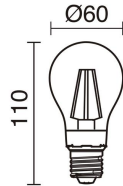

TECHNICAL DATA

| | |
|-----------------------|---|
| Dimensions | Height x Width x Length (mm): 440 x 220 x 280 |
| IP | IP43 |
| Protection class | Class I |
| Frequency | 50/60 Hz |
| Input voltage | 110-240V AC V |
| Auxiliary gear | Without equipment, not needed |
| Glow wire temperature | 850.0 °C |
| Weight | 2.2 Kg |
| Cable outlets | 1 |
| ECORAE category I | CAT-B |
| ECORAE I | 0.5 |
| Electric screwdriver | Yes |

ELITE 4 095H-G05X1A-02

Classic Wall Bracket ELITE 4 IP43 E27 70W Black

RECOMMENDED ACCESSORIES

A06A-004-02
Corners adapter ADAPTADOR
Black

| | |
|----------|------------|
| Material | Aluminum |
| Finish | [02] Black |