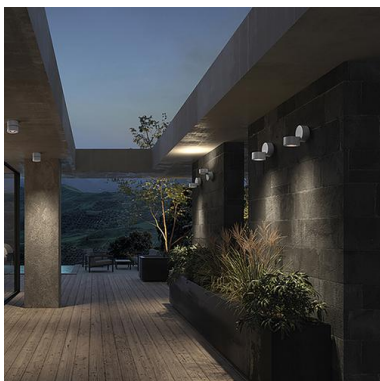

DISC 1000A-L3013B10-01 Surface Mounted Spotlight tilt DISC IP65 LED COB 12.40W 1405lm CRI80 2700K 14° White

The Disc projector offers a wide variety of solutions since it is suitable for assembling both wall, soil (with picket) or ceiling, it allows to be rotated and / or tilted and is presented with three color temperatures, other optics, two powers and two color finishes. For all these reasons, together with its resistant features (IP65 / IK06), this projector becomes the versatile and flexible version to illuminate its projects in exterior spaces such as passage areas, gardens, terraces or portals.

GENERAL DATA

Category	Spotlights
Family	Disc
Finish	[01] White
Location	Indoor, Outdoor
Installation	Ceiling, Floor, Wall
Body material	Aluminum
Diffuser material	Transparent glass
EAN	8433264160043

LIGHT SOURCES AND BEAMS

Sources	LED COB 12.4W 1405lm 2700K CRI80
Total flux	1083 lm
Energy efficiency	F (2700K)
Beam	14°

TECHNICAL DATA

Dimensions	Diameter x Height (mm): 100 x 100
IP	IP65
Protection class	Class I
Frequency	50/60 Hz
Input voltage	220-240V AC V
Power factor	0.9
Auxiliary equipment brand	AcTEC
Operating temperature range	-20 - 40 °C
Lifetime	50.000 h
LED lifetime L	80
LED lifetime B	20
Cable outlets	2
Tilt angle	90.0 °
Rotation angle	350.0 °