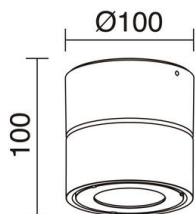

DISC 1000A-L3013B10-01 Surface Mounted Spotlight tilt DISC IP65 LED COB 12.40W 1405lm CRI80 2700K 14° White

The Disc projector offers a wide variety of solutions since it is suitable for assembling both wall, soil (with picket) or ceiling, it allows to be rotated and / or tilted and is presented with three color temperatures, other optics, two powers and two color finishes. For all these reasons, together with its resistant features (IP65 / IK06), this projector becomes the versatile and flexible version to illuminate its projects in exterior spaces such as passage areas, gardens, terraces or portals.

GENERAL DATA

Category	Spotlights
Family	Disc
Finish	[01] White
Location	Indoor, Outdoor
Installation	Ceiling, Floor, Wall
Body material	Aluminum
Diffuser material	Transparent glass
EAN	8433264160043

LIGHT SOURCES AND BEAMS

Sources	LED COB 12.4W 1405lm 2700K CRI80
Total flux	1083 lm
Energy efficiency	F (2700K)
Beam	14°

TECHNICAL DATA

Dimensions	Diameter x Height (mm): 100 x 100
IP	IP65
Protection class	Class I
Frequency	50/60 Hz
Input voltage	220-240V AC V
Power factor	0.9
Auxiliary equipment brand	AcTEC
Operating temperature range	-20 - 40 °C
Lifetime	50.000 h
LED lifetime L	80
LED lifetime B	20
Cable outlets	2
Tilt angle	90.0 °
Rotation angle	350.0 °

DISC 1000A-L3013B10-01 Surface Mounted Spotlight tilt DISC IP65 LED COB 12.40W 1405lm CRI80
2700K 14° White

COMPLEMENTARY IMAGES

PRODUCTS OF THE SAME FAMILY

Disc 9W