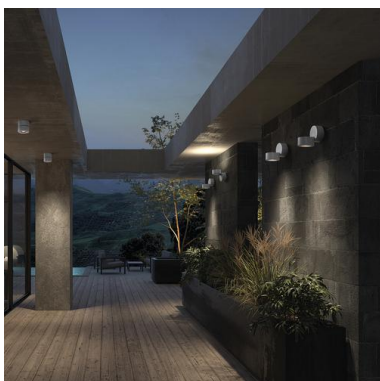

DISC 1000A-L3013B10-01 Surface Mounted Spotlight tilt DISC IP65 LED COB 12.40W 1405lm CRI80 2700K 14° White

The Disc projector offers a wide variety of solutions since it is suitable for assembling both wall, soil (with picket) or ceiling, it allows to be rotated and / or tilted and is presented with three color temperatures, other optics, two powers and two color finishes. For all these reasons, together with its resistant features (IP65 / IK06), this projector becomes the versatile and flexible version to illuminate its projects in exterior spaces such as passage areas, gardens, terraces or portals.

GENERAL DATA

Category	Spotlights
Family	Disc
Finish	[01] White
Location	Indoor, Outdoor
Installation	Ceiling, Floor, Wall
Body material	Aluminum
Diffuser material	Transparent glass
EAN	8433264160043

LIGHT SOURCES AND BEAMS

Sources	LED COB 12.4W 1405lm 2700K CRI80
Total flux	1083 lm
Energy efficiency	F (2700K)
Beam	14°

TECHNICAL DATA

Dimensions	Diameter x Height (mm): 100 x 100
IP	IP65
Protection class	Class I
Frequency	50/60 Hz
Input voltage	220-240V AC V
Power factor	0.9
Auxiliary equipment brand	AcTEC
Operating temperature range	-20 - 40 °C
Lifetime	50.000 h
LED lifetime L	80
LED lifetime B	20
Cable outlets	2
Tilt angle	90.0 °
Rotation angle	350.0 °