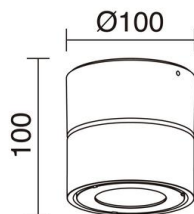

DISC 1000A-L3109B10-04 Surface Mounted Spotlight DISC IP65 LED COB 8.60W 1155lm CRI80 3000K 14° 90° Anthracite

The Disc projector offers a wide variety of solutions since it is suitable for assembling both wall, soil (with picket) or ceiling, it allows to be rotated and / or tilted and is presented with three color temperatures, other optics, two powers and two color finishes. For all these reasons, together with its resistant features (IP65 / IK06), this projector becomes the versatile and flexible version to illuminate its projects in exterior spaces such as passage areas, gardens, terraces or portals.

GENERAL DATA

| | |
|-------------------|----------------------|
| Category | Spotlights |
| Family | Disc |
| Finish | [04] Anthracite |
| Location | Indoor, Outdoor |
| Installation | Ceiling, Floor, Wall |
| Body material | Aluminum |
| Diffuser material | Transparent glass |
| EAN | 8433264159795 |

TECHNICAL DATA

| | |
|-----------------------------|-----------------------------------|
| Dimensions | Diameter x Height (mm): 100 x 100 |
| IP | IP65 |
| Protection class | Class I |
| Frequency | 50/60 Hz |
| Input voltage | 220-240V AC V |
| Power factor | 0.9 |
| Auxiliary equipment brand | AcTEC |
| Operating temperature range | -20 - 40 °C |
| Lifetime | 50.000 h |
| LED lifetime L | 80 |
| LED lifetime B | 20 |
| Cable outlets | 2 |
| Tilt angle | 90.0 ° |
| Rotation angle | 350.0 ° |