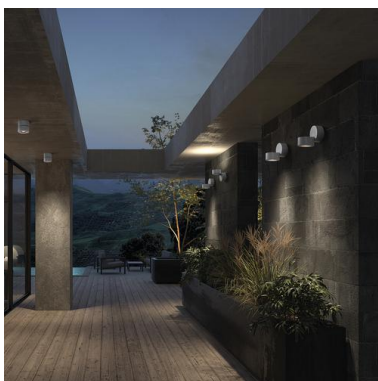

DISC 1000A-L3109B10-04 Surface Mounted Spotlight DISC IP65 LED COB 8.60W 1155lm CRI80 3000K 14° 90° Anthracite

The Disc projector offers a wide variety of solutions since it is suitable for assembling both wall, soil (with picket) or ceiling, it allows to be rotated and / or tilted and is presented with three color temperatures, other optics, two powers and two color finishes. For all these reasons, together with its resistant features (IP65 / IK06), this projector becomes the versatile and flexible version to illuminate its projects in exterior spaces such as passage areas, gardens, terraces or portals.

GENERAL DATA

Category	Spotlights
Family	Disc
Finish	[04] Anthracite
Location	Indoor, Outdoor
Installation	Ceiling, Floor, Wall
Body material	Aluminum
Diffuser material	Transparent glass
EAN	8433264159795

LIGHT SOURCES AND BEAMS

Sources	LED COB 8.6W max. 1155lm 3000K CRI80
Total flux	855 lm
Energy efficiency	F
Beam	14°

TECHNICAL DATA

Dimensions	Diameter x Height (mm): 100 x 100
IP	IP65
Protection class	Class I
Frequency	50/60 Hz
Input voltage	220-240V AC V
Power factor	0.9
Auxiliary equipment brand	AcTEC
Operating temperature range	-20 - 40 °C
Lifetime	50.000 h
LED lifetime L	80
LED lifetime B	20
Cable outlets	2
Tilt angle	90.0 °
Rotation angle	350.0 °