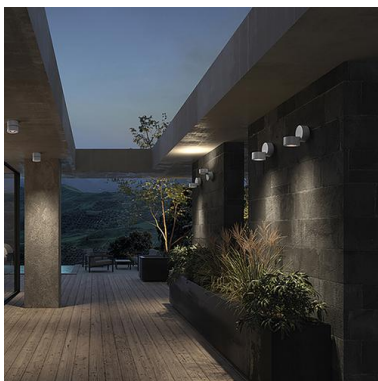

DISC 1000A-L3109B10-04 Surface Mounted Spotlight DISC IP65 LED COB 8.60W 1155lm CRI80 3000K 14° 90° Anthracite

The Disc projector offers a wide variety of solutions since it is suitable for assembling both wall, soil (with picket) or ceiling, it allows to be rotated and / or tilted and is presented with three color temperatures, other optics, two powers and two color finishes. For all these reasons, together with its resistant features (IP65 / IK06), this projector becomes the versatile and flexible version to illuminate its projects in exterior spaces such as passage areas, gardens, terraces or portals.

GENERAL DATA

Category	Spotlights
Family	Disc
Finish	[04] Anthracite
Location	Indoor, Outdoor
Installation	Ceiling, Floor, Wall
Body material	Aluminum
Diffuser material	Transparent glass
EAN	8433264159795

LIGHT SOURCES AND BEAMS

Sources	LED COB 8.6W max. 1155lm 3000K CRI80
Total flux	855 lm
Energy efficiency	F
Beam	14°

TECHNICAL DATA

Dimensions	Diameter x Height (mm): 100 x 100
IP	IP65
Protection class	Class I
Frequency	50/60 Hz
Input voltage	220-240V AC V
Power factor	0.9
Auxiliary equipment brand	AcTEC
Operating temperature range	-20 - 40 °C
Lifetime	50.000 h
LED lifetime L	80
LED lifetime B	20
Cable outlets	2
Tilt angle	90.0 °
Rotation angle	350.0 °