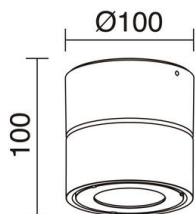

DISC 1000A-L3113B10-01 Surface Mounted Spotlight tilt DISC IP65 LED COB 12.40W 1480lm CRI80 3000K 14° White

The Disc projector offers a wide variety of solutions since it is suitable for assembling both wall, soil (with picket) or ceiling, it allows to be rotated and / or tilted and is presented with three color temperatures, other optics, two powers and two color finishes. For all these reasons, together with its resistant features (IP65 / IK06), this projector becomes the versatile and flexible version to illuminate its projects in exterior spaces such as passage areas, gardens, terraces or portals.

GENERAL DATA

Category	Spotlights
Family	Disc
Finish	[01] White
Location	Indoor, Outdoor
Installation	Ceiling, Floor, Wall
Body material	Aluminum
Diffuser material	Transparent glass
EAN	8433264159801

LIGHT SOURCES AND BEAMS

Sources	LED COB 12.4W 1480lm 3000K CRI80
Total flux	1140 lm
Energy efficiency	F (3000K)
Beam	14°

TECHNICAL DATA

Dimensions	Diameter x Height (mm): 100 x 100
IP	IP65
Protection class	Class I
Frequency	50/60 Hz
Input voltage	220-240V AC V
Power factor	0.9
Auxiliary equipment brand	AcTEC
Operating temperature range	-20 - 40 °C
Lifetime	50.000 h
LED lifetime L	80
LED lifetime B	20
Cable outlets	2
Tilt angle	90.0 °
Rotation angle	350.0 °

DISC 1000A-L3113B10-01 Surface Mounted Spotlight tilt DISC IP65 LED COB 12.40W 1480lm CRI80
3000K 14° White

COMPLEMENTARY IMAGES

PRODUCTS OF THE SAME FAMILY

Disc 9W