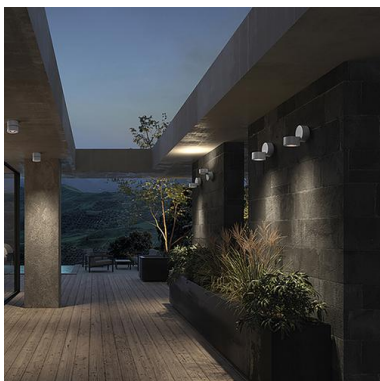

DISC 1000A-L3113B10-01 Surface Mounted Spotlight tilt DISC IP65 LED COB 12.40W 1480lm CRI80 3000K 14° White

The Disc projector offers a wide variety of solutions since it is suitable for assembling both wall, soil (with picket) or ceiling, it allows to be rotated and / or tilted and is presented with three color temperatures, other optics, two powers and two color finishes. For all these reasons, together with its resistant features (IP65 / IK06), this projector becomes the versatile and flexible version to illuminate its projects in exterior spaces such as passage areas, gardens, terraces or portals.

GENERAL DATA

Category	Spotlights
Family	Disc
Finish	[01] White
Location	Indoor, Outdoor
Installation	Ceiling, Floor, Wall
Body material	Aluminum
Diffuser material	Transparent glass
EAN	8433264159801

LIGHT SOURCES AND BEAMS

Sources	LED COB 12.4W 1480lm 3000K CRI80
Total flux	1140 lm
Energy efficiency	F (3000K)
Beam	14°

TECHNICAL DATA

Dimensions	Diameter x Height (mm): 100 x 100
IP	IP65
Protection class	Class I
Frequency	50/60 Hz
Input voltage	220-240V AC V
Power factor	0.9
Auxiliary equipment brand	AcTEC
Operating temperature range	-20 - 40 °C
Lifetime	50.000 h
LED lifetime L	80
LED lifetime B	20
Cable outlets	2
Tilt angle	90.0 °
Rotation angle	350.0 °