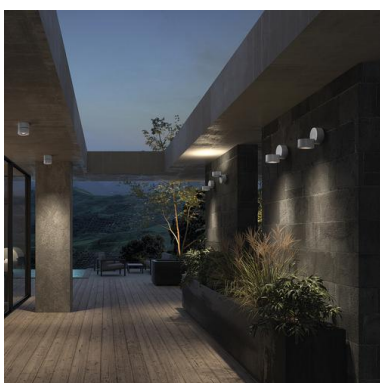

DISC 1000A-L3113B10-01 Surface Mounted Spotlight tilt DISC IP65 LED COB 12.40W 1480lm CRI80 3000K 14° White

The Disc projector offers a wide variety of solutions since it is suitable for assembling both wall, soil (with picket) or ceiling, it allows to be rotated and / or tilted and is presented with three color temperatures, other optics, two powers and two color finishes. For all these reasons, together with its resistant features (IP65 / IK06), this projector becomes the versatile and flexible version to illuminate its projects in exterior spaces such as passage areas, gardens, terraces or portals.

GENERAL DATA

Category	Spotlights
Family	Disc
Finish	[01] White
Location	Indoor, Outdoor
Installation	Ceiling, Floor, Wall
Body material	Aluminum
Diffuser material	Transparent glass
EAN	8433264159801

LIGHT SOURCES AND BEAMS

Sources	LED COB 12.4W 1480lm 3000K CRI80
Total flux	1140 lm
Energy efficiency	F (3000K)
Beam	14°

TECHNICAL DATA

Dimensions	Diameter x Height (mm): 100 x 100
IP	IP65
Protection class	Class I
Frequency	50/60 Hz
Input voltage	220-240V AC V
Power factor	0.9
Auxiliary equipment brand	AcTEC
Operating temperature range	-20 - 40 °C
Lifetime	50.000 h
LED lifetime L	80
LED lifetime B	20
Cable outlets	2
Tilt angle	90.0 °
Rotation angle	350.0 °