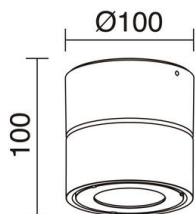

**DISC** 1000A-L3309B10-04 Surface Mounted Spotlight DISC IP65 LED COB 8.60W 1200lm CRI80  
4000K 14° 90° Anthracite

The Disc projector offers a wide variety of solutions since it is suitable for assembling both wall, soil (with picket) or ceiling, it allows to be rotated and / or tilted and is presented with three color temperatures, other optics, two powers and two color finishes. For all these reasons, together with its resistant features (IP65 / IK06), this projector becomes the versatile and flexible version to illuminate its projects in exterior spaces such as passage areas, gardens, terraces or portals.

**GENERAL DATA**

Category	Spotlights
Family	Disc
Finish	[04] Anthracite
Location	Indoor, Outdoor
Installation	Ceiling, Floor, Wall
Body material	Aluminum
Diffuser material	Transparent glass
EAN	8433264159917

**LIGHT SOURCES AND BEAMS**

Sources	LED COB 8.6W max. 1200lm 4000K CRI80
Total flux	88g lm
Energy efficiency	F
Beam	14°

**TECHNICAL DATA**

Dimensions	Diameter x Height (mm): 100 x 100
IP	IP65
Protection class	Class I
Frequency	50/60 Hz
Input voltage	220-240V AC V
Power factor	0.9
Auxiliary equipment brand	AcTEC
Operating temperature range	-20 - 40 °C
Lifetime	50,000 h
LED lifetime L	80
LED lifetime B	20
Cable outlets	2
Tilt angle	90.0 °
Rotation angle	350.0 °

# DISC

 1000A-L3309B10-04      Surface Mounted Spotlight DISC IP65 LED COB 8.60W 1200lm CRI80  
4000K 14° 90° Anthracite**RECOMMENDED ACCESSORIES****A05A-1000A-02**

Spike DISC Black

Material

Polyamide

Finish