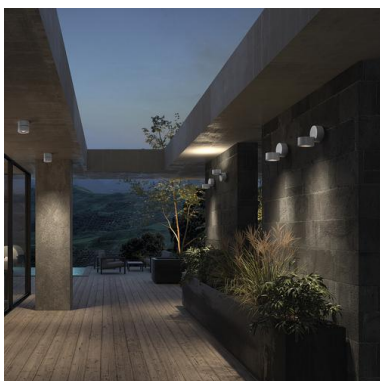

DISC 1000A-L3309B10-04 Surface Mounted Spotlight DISC IP65 LED COB 8.60W 1200lm CRI80
4000K 14° 90° Anthracite

The Disc projector offers a wide variety of solutions since it is suitable for assembling both wall, soil (with picket) or ceiling, it allows to be rotated and / or tilted and is presented with three color temperatures, other optics, two powers and two color finishes. For all these reasons, together with its resistant features (IP65 / IK06), this projector becomes the versatile and flexible version to illuminate its projects in exterior spaces such as passage areas, gardens, terraces or portals.

GENERAL DATA

Category	Spotlights
Family	Disc
Finish	[04] Anthracite
Location	Indoor, Outdoor
Installation	Ceiling, Floor, Wall
Body material	Aluminum
Diffuser material	Transparent glass
EAN	8433264159917

LIGHT SOURCES AND BEAMS

Sources	LED COB 8.6W max. 1200lm 4000K CRI80
Total flux	88g lm
Energy efficiency	F
Beam	14°

TECHNICAL DATA

Dimensions	Diameter x Height (mm): 100 x 100
IP	IP65
Protection class	Class I
Frequency	50/60 Hz
Input voltage	220-240V AC V
Power factor	0.9
Auxiliary equipment brand	AcTEC
Operating temperature range	-20 - 40 °C
Lifetime	50,000 h
LED lifetime L	80
LED lifetime B	20
Cable outlets	2
Tilt angle	90.0 °
Rotation angle	350.0 °