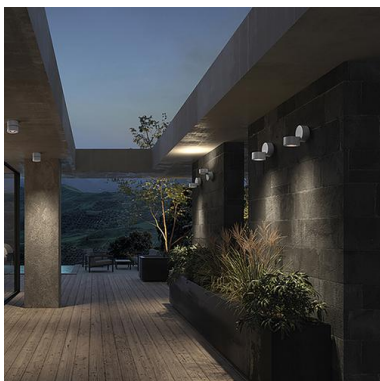

DISC 1000A-L3309B10-04 Surface Mounted Spotlight DISC IP65 LED COB 8.60W 1200lm CRI80
4000K 14° 90° Anthracite

The Disc projector offers a wide variety of solutions since it is suitable for assembling both wall, soil (with picket) or ceiling, it allows to be rotated and / or tilted and is presented with three color temperatures, other optics, two powers and two color finishes. For all these reasons, together with its resistant features (IP65 / IK06), this projector becomes the versatile and flexible version to illuminate its projects in exterior spaces such as passage areas, gardens, terraces or portals.

GENERAL DATA

Category	Spotlights
Family	Disc
Finish	[04] Anthracite
Location	Indoor, Outdoor
Installation	Ceiling, Floor, Wall
Body material	Aluminum
Diffuser material	Transparent glass
EAN	8433264159917

LIGHT SOURCES AND BEAMS

Sources	LED COB 8.6W max. 1200lm 4000K CRI80
Total flux	88g lm
Energy efficiency	F
Beam	14°

TECHNICAL DATA

Dimensions	Diameter x Height (mm): 100 x 100
IP	IP65
Protection class	Class I
Frequency	50/60 Hz
Input voltage	220-240V AC V
Power factor	0.9
Auxiliary equipment brand	AcTEC
Operating temperature range	-20 - 40 °C
Lifetime	50,000 h
LED lifetime L	80
LED lifetime B	20
Cable outlets	2
Tilt angle	90.0 °
Rotation angle	350.0 °