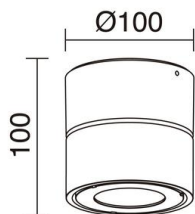

DISC 1000A-L3313B10-01 Surface Mounted Spotlight tilt DISC IP65 LED COB 12.40W 1540lm CRI80 4000K 14° White

The Disc projector offers a wide variety of solutions since it is suitable for assembling both wall, soil (with picket) or ceiling, it allows to be rotated and / or tilted and is presented with three color temperatures, other optics, two powers and two color finishes. For all these reasons, together with its resistant features (IP65 / IK06), this projector becomes the versatile and flexible version to illuminate its projects in exterior spaces such as passage areas, gardens, terraces or portals.

GENERAL DATA

Category	Spotlights
Family	Disc
Finish	[01] White
Location	Indoor, Outdoor
Installation	Ceiling, Floor, Wall
Body material	Aluminum
Diffuser material	Transparent glass
EAN	8433264159924

LIGHT SOURCES AND BEAMS

Sources	LED COB 12.4W 1540lm 4000K CRI80
Total flux	1185 lm
Energy efficiency	F (4000K)
Beam	14°

TECHNICAL DATA

Dimensions	Diameter x Height (mm): 100 x 100
IP	IP65
Protection class	Class I
Frequency	50/60 Hz
Input voltage	220-240V AC V
Power factor	0.9
Auxiliary equipment brand	AcTEC
Operating temperature range	-20 - 40 °C
Lifetime	50.000 h
LED lifetime L	80
LED lifetime B	20
Cable outlets	2
Tilt angle	90.0 °
Rotation angle	350.0 °

DISC 1000A-L3313B10-01 Surface Mounted Spotlight tilt DISC IP65 LED COB 12.40W 1540lm CRI80
4000K 14° White

COMPLEMENTARY IMAGES

PRODUCTS OF THE SAME FAMILY

Disc 9W