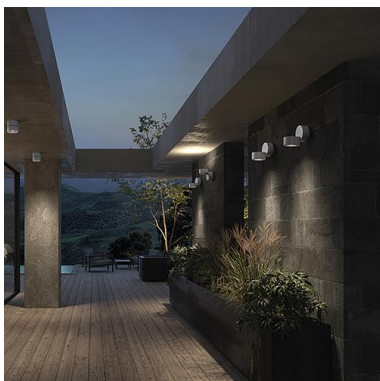

DISC 1000A-L3313B10-01 Surface Mounted Spotlight tilt DISC IP65 LED COB 12.40W 1540lm CRI80 4000K 14° White

The Disc projector offers a wide variety of solutions since it is suitable for assembling both wall, soil (with picket) or ceiling, it allows to be rotated and / or tilted and is presented with three color temperatures, other optics, two powers and two color finishes. For all these reasons, together with its resistant features (IP65 / IK06), this projector becomes the versatile and flexible version to illuminate its projects in exterior spaces such as passage areas, gardens, terraces or portals.

GENERAL DATA

Category	Spotlights
Family	Disc
Finish	[01] White
Location	Indoor, Outdoor
Installation	Ceiling, Floor, Wall
Body material	Aluminum
Diffuser material	Transparent glass
EAN	8433264159924

LIGHT SOURCES AND BEAMS

Sources	LED COB 12.4W 1540lm 4000K CRI80
Total flux	1185 lm
Energy efficiency	F (4000K)
Beam	14°

TECHNICAL DATA

Dimensions	Diameter x Height (mm): 100 x 100
IP	IP65
Protection class	Class I
Frequency	50/60 Hz
Input voltage	220-240V AC V
Power factor	0.9
Auxiliary equipment brand	AcTEC
Operating temperature range	-20 - 40 °C
Lifetime	50.000 h
LED lifetime L	80
LED lifetime B	20
Cable outlets	2
Tilt angle	90.0 °
Rotation angle	350.0 °