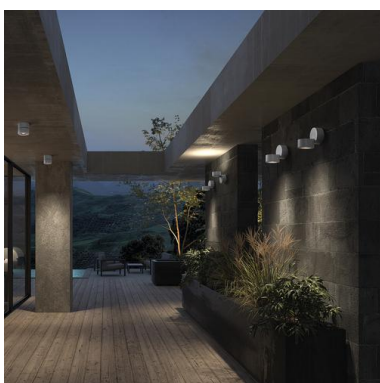

DISC 1000A-L3313B10-01 Surface Mounted Spotlight tilt DISC IP65 LED COB 12.40W 1540lm CRI80 4000K 14° White

The Disc projector offers a wide variety of solutions since it is suitable for assembling both wall, soil (with picket) or ceiling, it allows to be rotated and / or tilted and is presented with three color temperatures, other optics, two powers and two color finishes. For all these reasons, together with its resistant features (IP65 / IK06), this projector becomes the versatile and flexible version to illuminate its projects in exterior spaces such as passage areas, gardens, terraces or portals.

GENERAL DATA

Category	Spotlights
Family	Disc
Finish	[01] White
Location	Indoor, Outdoor
Installation	Ceiling, Floor, Wall
Body material	Aluminum
Diffuser material	Transparent glass
EAN	8433264159924

LIGHT SOURCES AND BEAMS

Sources	LED COB 12.4W 1540lm 4000K CRI80
Total flux	1185 lm
Energy efficiency	F (4000K)
Beam	14°

TECHNICAL DATA

Dimensions	Diameter x Height (mm): 100 x 100
IP	IP65
Protection class	Class I
Frequency	50/60 Hz
Input voltage	220-240V AC V
Power factor	0.9
Auxiliary equipment brand	AcTEC
Operating temperature range	-20 - 40 °C
Lifetime	50.000 h
LED lifetime L	80
LED lifetime B	20
Cable outlets	2
Tilt angle	90.0 °
Rotation angle	350.0 °