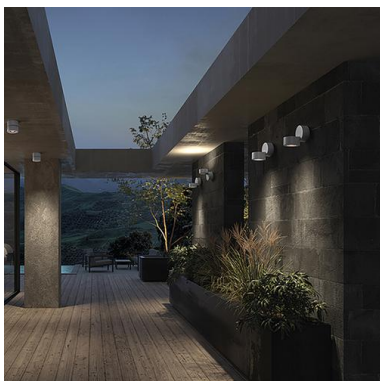

DISC 1000A-L3313B10-04 Surface Mounted Spotlight tilt DISC IP65 LED COB 12.40W 1540lm CRI80 4000K 14° Anthracite

The Disc projector offers a wide variety of solutions since it is suitable for assembling both wall, soil (with picket) or ceiling, it allows to be rotated and / or tilted and is presented with three color temperatures, other optics, two powers and two color finishes. For all these reasons, together with its resistant features (IP65 / IK06), this projector becomes the versatile and flexible version to illuminate its projects in exterior spaces such as passage areas, gardens, terraces or portals.

GENERAL DATA

Category	Spotlights
Family	Disc
Finish	[04] Anthracite
Location	Indoor, Outdoor
Installation	Ceiling, Floor, Wall
Body material	Aluminum
Diffuser material	Transparent glass
EAN	8433264159931

LIGHT SOURCES AND BEAMS

Sources	LED COB 12.4W 1540lm 4000K CRI80
Total flux	1185 lm
Energy efficiency	F (4000K)
Beam	14°

TECHNICAL DATA

Dimensions	Diameter x Height (mm): 100 x 100
IP	IP65
Protection class	Class I
Frequency	50/60 Hz
Input voltage	220-240V AC V
Power factor	0.9
Auxiliary equipment brand	AcTEC
Operating temperature range	-20 - 40 °C
Lifetime	50.000 h
LED lifetime L	80
LED lifetime B	20
Cable outlets	2
Tilt angle	90.0 °
Rotation angle	350.0 °