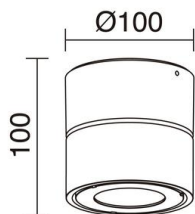

DISC 1000A-L3313B10-04 Surface Mounted Spotlight tilt DISC IP65 LED COB 12.40W 1540lm CRI80 4000K 14° Anthracite

The Disc projector offers a wide variety of solutions since it is suitable for assembling both wall, soil (with picket) or ceiling, it allows to be rotated and / or tilted and is presented with three color temperatures, other optics, two powers and two color finishes. For all these reasons, together with its resistant features (IP65 / IK06), this projector becomes the versatile and flexible version to illuminate its projects in exterior spaces such as passage areas, gardens, terraces or portals.

GENERAL DATA

Category	Spotlights
Family	Disc
Finish	[04] Anthracite
Location	Indoor, Outdoor
Installation	Ceiling, Floor, Wall
Body material	Aluminum
Diffuser material	Transparent glass
EAN	8433264159931

LIGHT SOURCES AND BEAMS

Sources	LED COB 12.4W 1540lm 4000K CRI80
Total flux	1185 lm
Energy efficiency	F (4000K)
Beam	14°

TECHNICAL DATA

Dimensions	Diameter x Height (mm): 100 x 100
IP	IP65
Protection class	Class I
Frequency	50/60 Hz
Input voltage	220-240V AC V
Power factor	0.9
Auxiliary equipment brand	AcTEC
Operating temperature range	-20 - 40 °C
Lifetime	50.000 h
LED lifetime L	80
LED lifetime B	20
Cable outlets	2
Tilt angle	90.0 °
Rotation angle	350.0 °

DISC 1000A-L3313B10-04 Surface Mounted Spotlight tilt DISC IP65 LED COB 12.40W 1540lm CRI80
4000K 14° Anthracite

RECOMMENDED ACCESSORIES

A05A-1000A-02

Spike DISC Black

Material

Polyamide

Finish

[02] Black