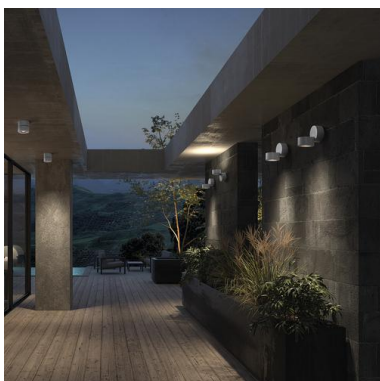

DISC 1000A-L3313B10-04 Surface Mounted Spotlight tilt DISC IP65 LED COB 12.40W 1540lm CRI80 4000K 14° Anthracite

The Disc projector offers a wide variety of solutions since it is suitable for assembling both wall, soil (with picket) or ceiling, it allows to be rotated and / or tilted and is presented with three color temperatures, other optics, two powers and two color finishes. For all these reasons, together with its resistant features (IP65 / IK06), this projector becomes the versatile and flexible version to illuminate its projects in exterior spaces such as passage areas, gardens, terraces or portals.

GENERAL DATA

Category	Spotlights
Family	Disc
Finish	[04] Anthracite
Location	Indoor, Outdoor
Installation	Ceiling, Floor, Wall
Body material	Aluminum
Diffuser material	Transparent glass
EAN	8433264159931

LIGHT SOURCES AND BEAMS

Sources	LED COB 12.4W 1540lm 4000K CRI80
Total flux	1185 lm
Energy efficiency	F (4000K)
Beam	14°

TECHNICAL DATA

Dimensions	Diameter x Height (mm): 100 x 100
IP	IP65
Protection class	Class I
Frequency	50/60 Hz
Input voltage	220-240V AC V
Power factor	0.9
Auxiliary equipment brand	AcTEC
Operating temperature range	-20 - 40 °C
Lifetime	50.000 h
LED lifetime L	80
LED lifetime B	20
Cable outlets	2
Tilt angle	90.0 °
Rotation angle	350.0 °