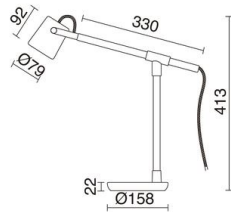

BRANCH 1012A-G21X1A-02-51

Table lamp BRANCH GU10 9W 260° Black Oak wood

Table lamp Branch on black base and structure in oak wood. Made of oak wood. It is a very versatile luminaire since it can be installed in bedrooms, offices, meeting room, etc. It uses a GU10 lamp holder and is compatible with MR16 LED light source with maximum power (9W). Light bulb not included in the product. Measures: Height 41.3cm x Length 40cm x Width 15.8cm.

GENERAL DATA

Category	Floor and Table lamps
Family	Branch
Finish	[02] Black / [51] Oak wood
Location	Indoor
Installation	Table lamp
Body material	Oak wood
Frame material	Steel
EAN	8433264158781

LIGHT SOURCES AND BEAMS

Sources	GU10 LED MR16 9W max.
Lamp included	No
Beam	Directa

TECHNICAL DATA

Dimensions	Height x Width x Length (mm): 413 x 158 x 400
IP	IP20
Protection class	Class II
Frequency	50/60 Hz
Input voltage	110-240V AC V
Weight	2.9 Kg
Lead wire length	1,500.0 mm
Tilt angle	260.0 °

BRANCH

1012A-G21X1A-02-51

Table lamp BRANCH GU10 9W 260° Black Oak wood

COMPLEMENTARY IMAGES