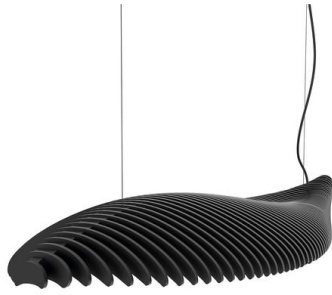

# FISH 1013A-L3826B-02

Suspended Lamp FISH LED SMD 2835 26W 2874lm CRI90 2700K Black

The Fish family, made of beech wood, offers a touch of unequalled elegance thanks to its unique design. It is a collection with a marine feel that highlights the Mediterranean character. It has been designed by Nacho Timón. Available in white, black and beech wood finish and in two colour temperatures 2700K and 4000K.

## GENERAL DATA

Category	Pendant
Family	Fish
Finish	[o2] Black
Location	Indoor
Installation	Ceilling
Body material	Beech wood
Diffuser material	Opal methacrylate
EAN	8433264158804

## LIGHT SOURCES AND BEAMS

Sources	LED SMD 2835 26W max. 2874lm 2700K CRI90
Energy efficiency	F
Beam	Diffuse