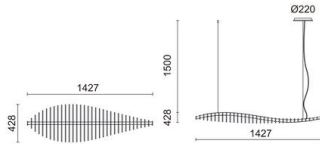

# FISH 1013A-L3826B-02

Suspended Lamp FISH LED SMD 2835 26W 2874lm CRI90 2700K Black

The Fish family, made of beech wood, offers a touch of unequalled elegance thanks to its unique design. It is a collection with a marine feel that highlights the Mediterranean character. It has been designed by Nacho Timón. Available in white, black and beech wood finish and in two colour temperatures 2700K and 4000K.

## TECHNICAL DATA

Dimensions	Length x Width x Height (mm): 1435 x 425 x 120
IP	IP20
Protection class	Class I
Frequency	50/60 Hz
Input voltage	220-240V AC V
Weight	7.0 Kg