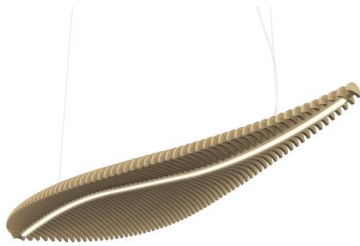

FISH 1013A-L3826B-50

Suspended Lamp FISH LED SMD 2835 26W 2874lm CRI90 2700K Wood beech

The Fish family, made of beech wood, offers a touch of unequalled elegance thanks to its unique design. It is a collection with a marine feel that highlights the Mediterranean character. It has been designed by Nacho Timón. Available in white, black and beech wood finish and in two colour temperatures 2700K and 4000K.

GENERAL DATA

Category	Pendant
Family	Fish
Finish	[50] Wood beech
Location	Indoor
Installation	Ceiling
Body material	Beech wood
Diffuser material	Opal methacrylate
EAN	8433264158811

LIGHT SOURCES AND BEAMS

Sources	LED SMD 2835 26W max. 2874lm 2700K CRI90
Energy efficiency	F
Beam	Diffuse

TECHNICAL DATA

Dimensions	Length x Width x Height (mm): 1435 x 425 x 120
IP	IP20
Protection class	Class I
Frequency	50/60 Hz
Input voltage	220-240V AC V
Weight	7.0 Kg