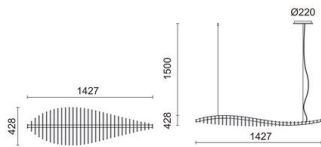

FISH 1013A-L3826B-50

Suspended Lamp FISH LED SMD 2835 26W 2874lm CRI90 2700K Wood beech

The Fish family, made of beech wood, offers a touch of unequalled elegance thanks to its unique design. It is a collection with a marine feel that highlights the Mediterranean character. It has been designed by Nacho Timón. Available in white, black and beech wood finish and in two colour temperatures 2700K and 4000K.

GENERAL DATA

Category	Pendant
Family	Fish
Finish	[50] Wood beech
Location	Indoor
Installation	Ceiling
Body material	Beech wood
Diffuser material	Opal methacrylate
EAN	8433264158811

LIGHT SOURCES AND BEAMS

Sources	LED SMD 2835 26W max. 2874lm 2700K CRI90
Energy efficiency	F
Beam	Diffuse

TECHNICAL DATA

Dimensions	Length x Width x Height (mm): 1435 x 425 x 120
IP	IP20
Protection class	Class I
Frequency	50/60 Hz
Input voltage	220-240V AC V
Weight	7.0 Kg