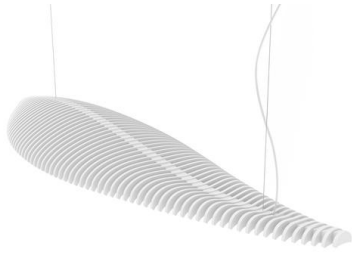

FISH 1013A-L4026B-01

Suspended Lamp FISH LED SMD 2835 26W 3172lm CRI90 4000K White

The Fish family, made of beech wood, offers a touch of unequalled elegance thanks to its unique design. It is a collection with a marine feel that highlights the Mediterranean character. It has been designed by Nacho Timón. Available in white, black and beech wood finish and in two colour temperatures 2700K and 4000K.

GENERAL DATA

Category	Pendant
Family	Fish
Finish	[01] White
Location	Indoor
Installation	Ceiling
Body material	Beech wood
Diffuser material	Opal methacrylate
EAN	8433264168094

LIGHT SOURCES AND BEAMS

Sources	LED SMD 2835 26W max. 3172lm 4000K CRI90
Energy efficiency	E
Beam	Diffuse

TECHNICAL DATA

Dimensions	Length x Width x Height (mm): 1435 x 425 x 120
IP	IP20
Protection class	Class I
Frequency	50/60 Hz
Input voltage	220-240V AC V
Weight	7.0 Kg