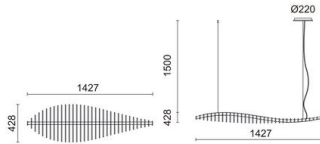

FISH 1013A-L4026B-01

Suspended Lamp FISH LED SMD 2835 26W 3172lm CRI90 4000K White

The Fish family, made of beech wood, offers a touch of unequalled elegance thanks to its unique design. It is a collection with a marine feel that highlights the Mediterranean character. It has been designed by Nacho Timón. Available in white, black and beech wood finish and in two colour temperatures 2700K and 4000K.

GENERAL DATA

Category	Pendant
Family	Fish
Finish	[01] White
Location	Indoor
Installation	Ceiling
Body material	Beech wood
Diffuser material	Opal methacrylate
EAN	8433264168094

LIGHT SOURCES AND BEAMS

Sources	LED SMD 2835 26W max. 3172lm 4000K CRI90
Energy efficiency	E
Beam	Diffuse

TECHNICAL DATA

Dimensions	Length x Width x Height (mm): 1435 x 425 x 120
IP	IP20
Protection class	Class I
Frequency	50/60 Hz
Input voltage	220-240V AC V
Weight	7.0 Kg