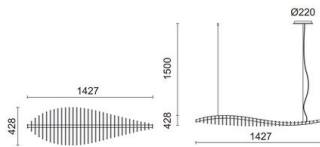

# FISH 1013A-L4026B-02

Suspended Lamp FISH LED SMD 2835 26W 3172lm CRI90 4000K Black

The Fish family, made of beech wood, offers a touch of unequalled elegance thanks to its unique design. It is a collection with a marine feel that highlights the Mediterranean character. It has been designed by Nacho Timón. Available in white, black and beech wood finish and in two colour temperatures 2700K and 4000K.

## LIGHT SOURCES AND BEAMS

Sources	LED SMD 2835 26W max. 3172lm 4000K CRI90
Energy efficiency	E
Beam	Diffuse

## TECHNICAL DATA

Dimensions	Length x Width x Height (mm): 1435 x 425 x 120
IP	IP20
Protection class	Class I
Frequency	50/60 Hz
Input voltage	220-240V AC V
Weight	7.0 Kg