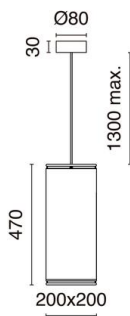

# AKIRO 1014A-G05X1A-02

Suspended Lamp AKIRO Small E27 15W Black

The family Akiro by Exo Lighting, designed by Nacho Timón, is a Japanese-inspired decorative collection. Made of steel and with a synthetic parchment shade, in the style of the Shoji doors, which allows to create an ideal light to get warm and sophisticated environments. Available in suspension version, table lamp and floor lamp.

## LIGHT SOURCES AND BEAMS

Sources	E27 LED Bulb 15W max.
Lamp included	No
Beam	Diffuse

## TECHNICAL DATA

Dimensions	Width x Length x Height x Height 2 (mm): 200 x 200 x 470 x 1300
IP	IP20
Protection class	Class I
Frequency	50/60 Hz
Input voltage	110-240V AC V
Weight	6.8 Kg