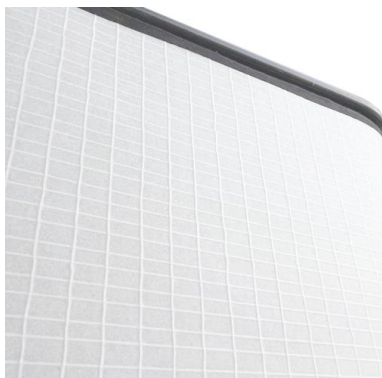

AKIRO 1014A-G05X1A-02

Suspended Lamp AKIRO Small E27 15W Black

COMPLEMENTARY IMAGES

PRODUCTS OF THE SAME FAMILY