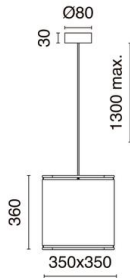

AKIRO 1014B-G05X1A-02

Suspended Lamp AKIRO Large E27 15W Black

The family Akiro by Exo Lighting, designed by Nacho Timón, is a Japanese-inspired decorative collection. Made of steel and with a synthetic parchment shade, in the style of the Shoji doors, which allows to create an ideal light to get warm and sophisticated environments. Available in suspension version, table lamp and floor lamp.

GENERAL DATA

Category	Pendant
Family	Akiro
Finish	[02] Black
Location	Indoor
Installation	Ceiling
Body material	Steel
Lampshade material	Sintética
EAN	8433264160890

LIGHT SOURCES AND BEAMS

Sources	E27 LED Bulb 15W max.
Lamp included	No
Beam	Diffuse

TECHNICAL DATA

Dimensions	Length x Width x Height x Height 2 (mm): 350 x 350 x 360 x 1300
IP	IP20
Protection class	Class I
Frequency	50/60 Hz
Input voltage	110-240V AC V
Weight	2.2 Kg