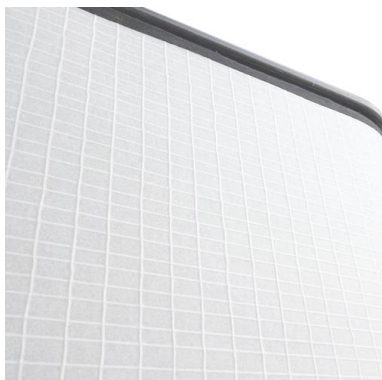

AKIRO 1014B-G05X1A-02

Suspended Lamp AKIRO Large E27 15W Black

COMPLEMENTARY IMAGES

PRODUCTS OF THE SAME FAMILY