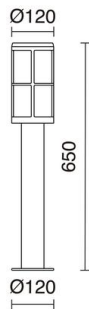

LUG 1015C-G05X1A-04

Bollard LUG IP54 E27 18W 650mm Anthracite

The Lug family is a family of luminaires available in wall light version and in two beacon heights (350mm and 650mm). All models are manufactured in aluminum and are offered at white and anthracite finishes. Its modernized classic aesthetics allows you to be an ideal solution for any residential space.

GENERAL DATA

Category	Bollards and columns
Family	Lug
Finish	[04] Anthracite
Location	Outdoor
Installation	Floor
Body material	Aluminum
Diffuser material	Metacrilato Fume
EAN	8433264158927

LIGHT SOURCES AND BEAMS

Sources	E27 LED Bulb 18W max.
Lamp included	No

TECHNICAL DATA

Dimensions	Height x Diameter (mm): 650 x 120
IP	IP54
Protection class	Class I
Frequency	50/60 Hz
Input voltage	110-240V AC V
Weight	2.0 Kg

LUG 1015C-G05X1A-04