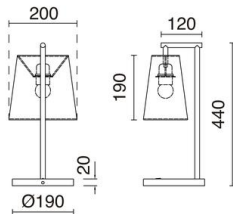

## GENERAL DATA

Category	Floor and Table lamps
Family	Nemo
Finish	[01] White / [D1] Blanco "Dreams"
Location	Indoor
Installation	Table lamp
Body material	Steel
Lampshade material	Tejido sintético
EAN	8433264164188

## TECHNICAL DATA

Dimensions	Length x Width x Height (mm): 190 x 200 x 440
IP	IP20
Protection class	Class II
Frequency	50/60 Hz
Input voltage	110-240V AC V
Weight	1.8 Kg
Lead wire length	1,500.0 mm