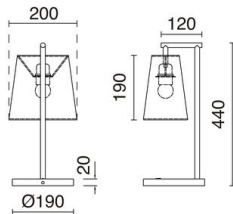

GENERAL DATA

Category	Floor and Table lamps
Family	Nemo
Finish	[01] White / [D2] Beige "Dreams"
Location	Indoor
Installation	Table lamp
Body material	Steel
Lampshade material	Tejido sintético
EAN	8433264164195

LIGHT SOURCES AND BEAMS

Sources	E27 CFL G45/HAL/LED Bulb 40W max.
Lamp included	No
Beam	Diffuse

TECHNICAL DATA

Dimensions	Length x Width x Height (mm): 190 x 200 x 440
IP	IP20
Protection class	Class II
Frequency	50/60 Hz
Input voltage	110-240V AC V
Weight	1.8 Kg
Lead wire length	1,500.0 mm