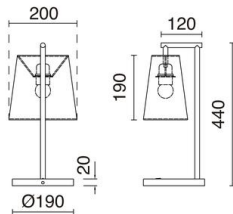

GENERAL DATA

| | |
|--------------------|-----------------------------------|
| Category | Floor and Table lamps |
| Family | Nemo |
| Finish | [01] White / [D3] Marron "Dreams" |
| Location | Indoor |
| Installation | Table lamp |
| Body material | Steel |
| Lampshade material | Tejido sintético |
| EAN | 8433264164201 |

LIGHT SOURCES AND BEAMS

| | |
|---------------|-----------------------------------|
| Sources | E27 CFL G45/HAL/LED Bulb 40W max. |
| Lamp included | No |
| Beam | Diffuse |

TECHNICAL DATA

| | |
|------------------|---|
| Dimensions | Length x Width x Height (mm): 190 x 200 x 440 |
| IP | IP20 |
| Protection class | Class II |
| Frequency | 50/60 Hz |
| Input voltage | 110-240V AC V |
| Weight | 1.8 Kg |
| Lead wire length | 1,500.0 mm |